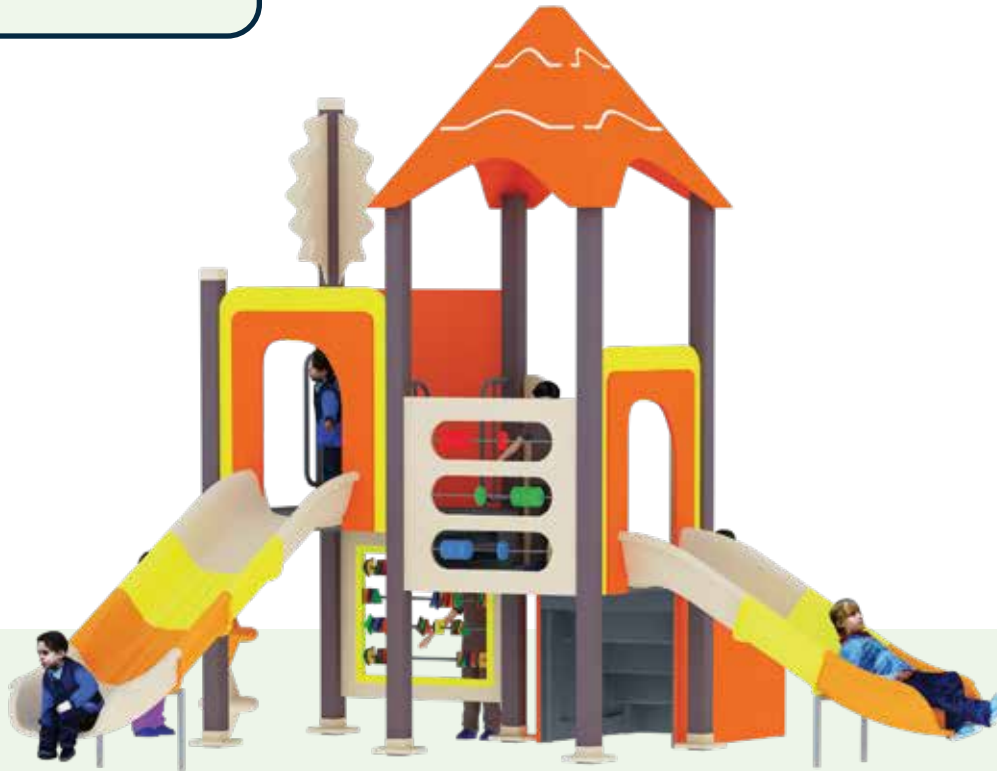

AGE 5-15

PLAY ZONE 8.2m x 7.5m

CAPACITY 10

PRODUCT ZONE 6.2m x 5.5m x 3.8m

Colours

Building strength, creativity
& memories – one playtime at a time.

RDH126

AGE 5-15