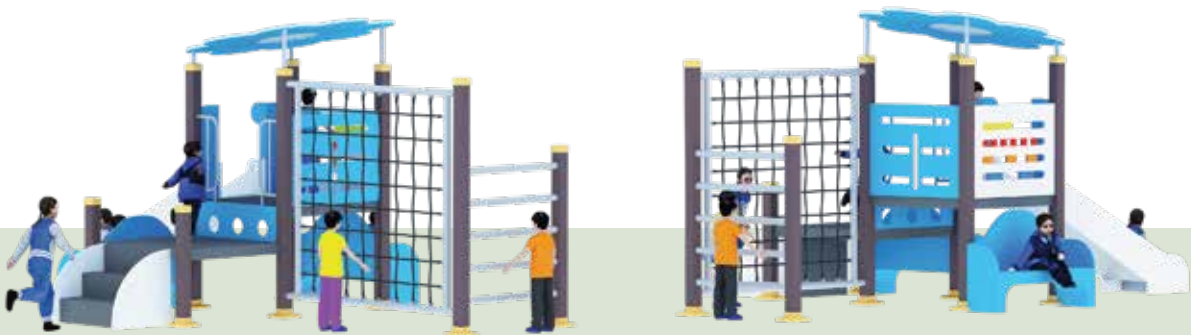

AGE

5-15

PLAY ZONE

7.3m x 9.5m

CAPACITY 08

PRODUCT ZONE 5.3m x 7.5m x 2.5m

Colours

Here, the only rule is to have fun – let your imagination soar!