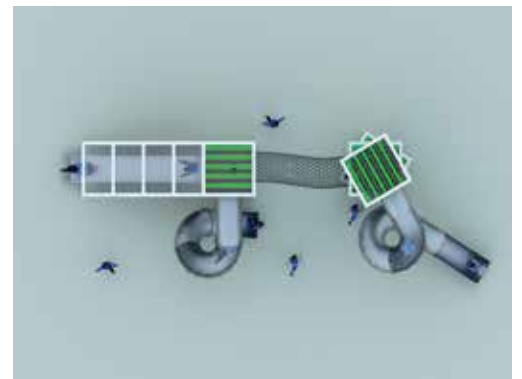

AGE GROUP
06-15

PRODUCT ZONE
14.8m x 6.3m x 4.5m

PLAY ZONE
12.8m x 4.3m

CAPACITY
15