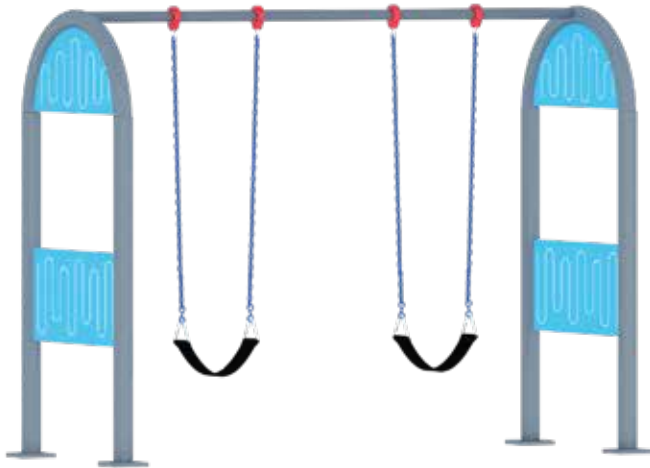

RDS308

AGE GROUP 6-15 **PRODUCT ZONE** 2.8m x 0.5m x 2.7m **PLAY ZONE** 4.8m x 6.5m

RDS309

AGE GROUP 6-15 **PRODUCT ZONE** 2.6m x 1.7m x 2.7m **PLAY ZONE** 4.6m x 7.7m

RDS310

AGE GROUP
6-15

PRODUCT ZONE
3m x 1.2m x 2.7m