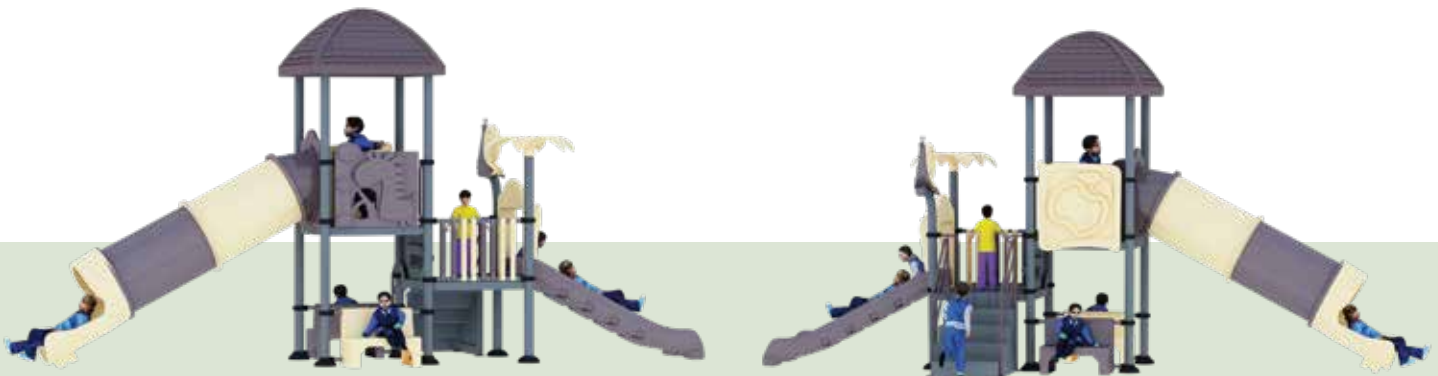

PLAY ZONE

9.5m x 4.6m

CAPACITY 08

PRODUCT ZONE

7.5m x 2.6m x 3.9m

Colours

Building strength, creativity, & memories – one playtime at a time.

AGE 5-15