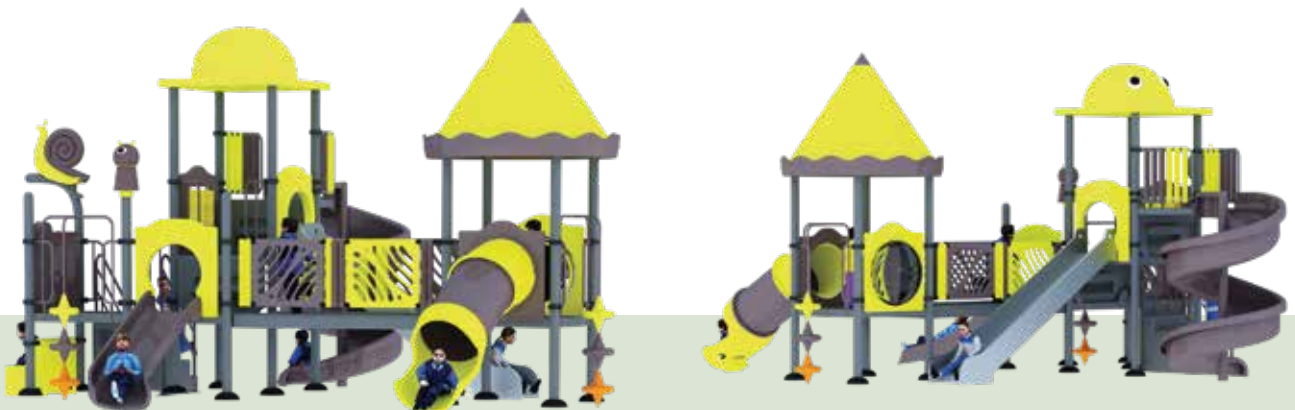

Colours

The best way to predict the future is to create it.