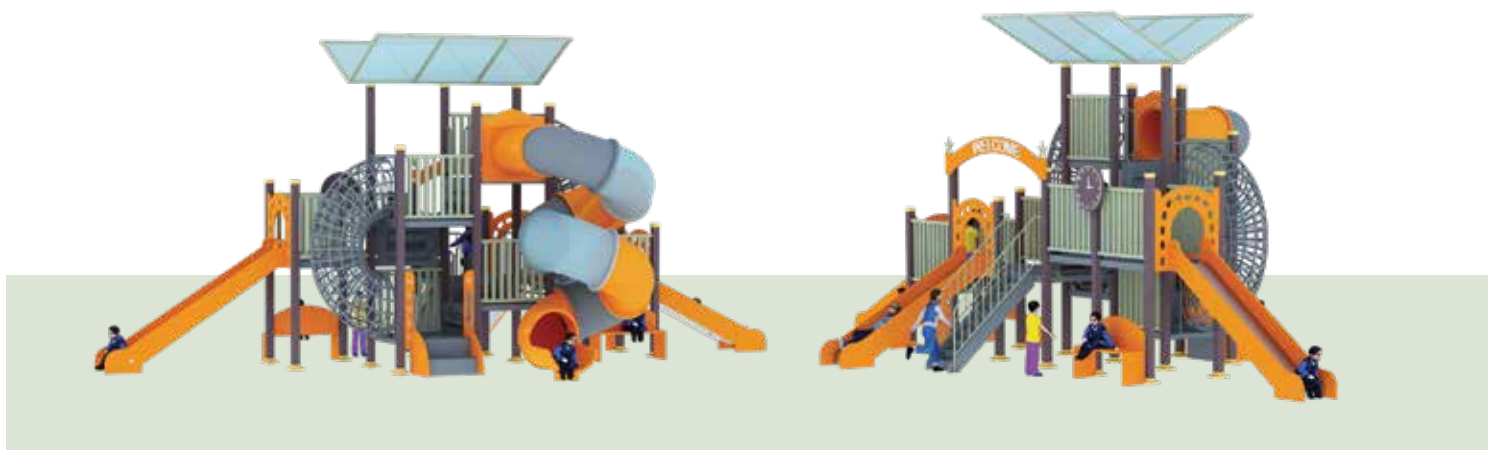

AGE 5-15

PLAY ZONE 14.5m x 10.5m

CAPACITY 30

PRODUCT ZONE 12.5m x 8.5m x 4.7m

“ A world of fun waiting to be explored, one step at a time ”

RDH114

AGE

5-15