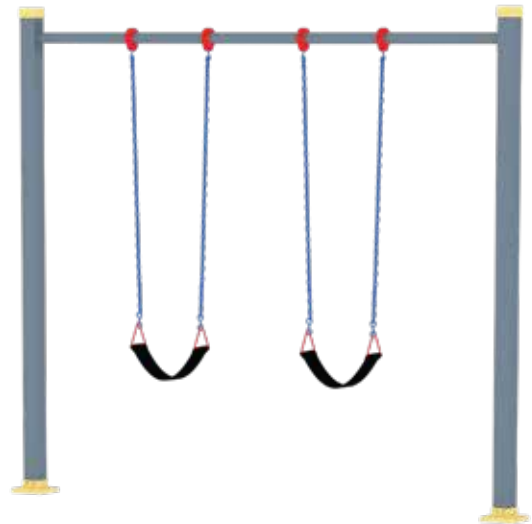

↑ RDS306

AGE GROUP
6-15

PRODUCT ZONE
9m x 9m x 3.2m

PLAY ZONE
12m x 12m