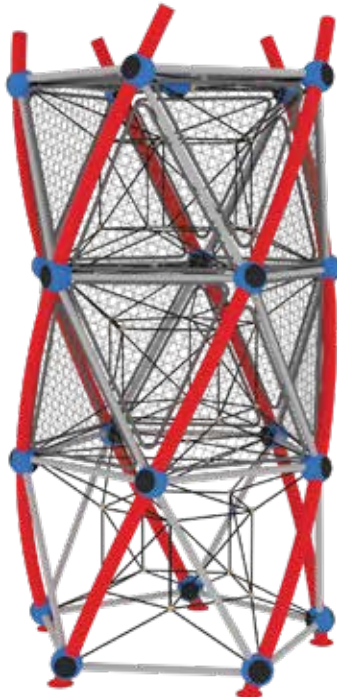

RDR312			
AGE GROUP	PRODUCT ZONE	PLAY ZONE		
5-15	2.8m x 2.8m x 4.5m	4.8m x 4.8m