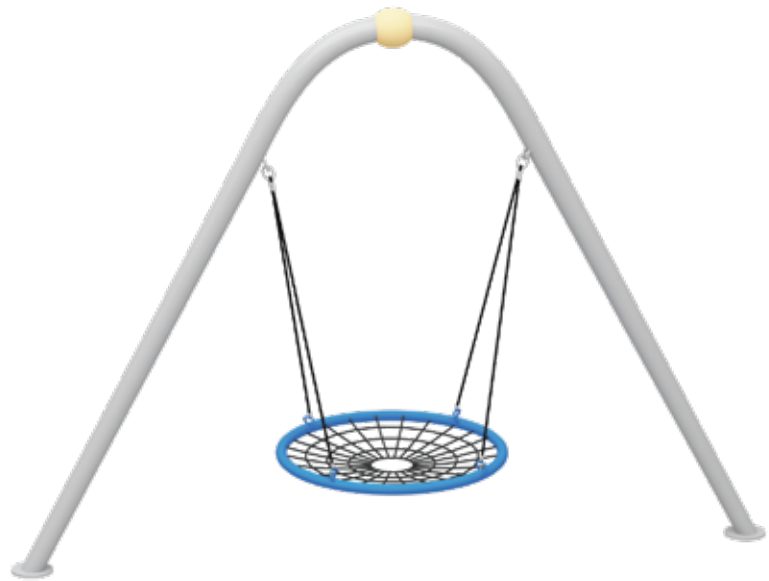

PRODUCT ZONE
5.9m x 1.8m x 2.7m

PLAY ZONE
7.9m x 7.8m

↑ RDS304

AGE GROUP
6-15

PRODUCT ZONE
1.6m x 0.5m x 2.7m

PLAY ZONE
3.6m x 6.5m

↑ RDS305

AGE GROUP
6-15

PRODUCT ZONE
3m x 0.5m x 2.7m

PLAY ZONE
5m x 6.5m

↑ RDS306

AGE GROUP
6-15

PRODUCT ZONE
9m x 9m x 3.2m

PLAY ZONE
12m x 12m

RDS307

AGE GROUP 6-15 **PRODUCT ZONE** 4.5m x 4.5m x 2.7m **PLAY ZONE** 7.5m

RDS308

AGE GROUP 6-15 **PRODUCT ZONE** 2.8m x 0.5m x 2.7m **PLAY ZONE** 4.8m x 6.5m

RDS309

AGE GROUP 6-15 **PRODUCT ZONE** 2.6m x 1.7m x 2.7m **PLAY ZONE** 4.6m x 7.7m

RDS310

AGE GROUP
6-15

PRODUCT ZONE
3m x 1.2m x 2.7m

PLAY ZONE
5m x 7.2m

RDS311

AGE GROUP
6-15

PRODUCT ZONE
4.7m x 1.2m x 2.7m

PLAY ZONE
6.7m x 7.2m

RDS312

AGE GROUP
6-15

PRODUCT ZONE
5.9m x 1.2m x 2.7m