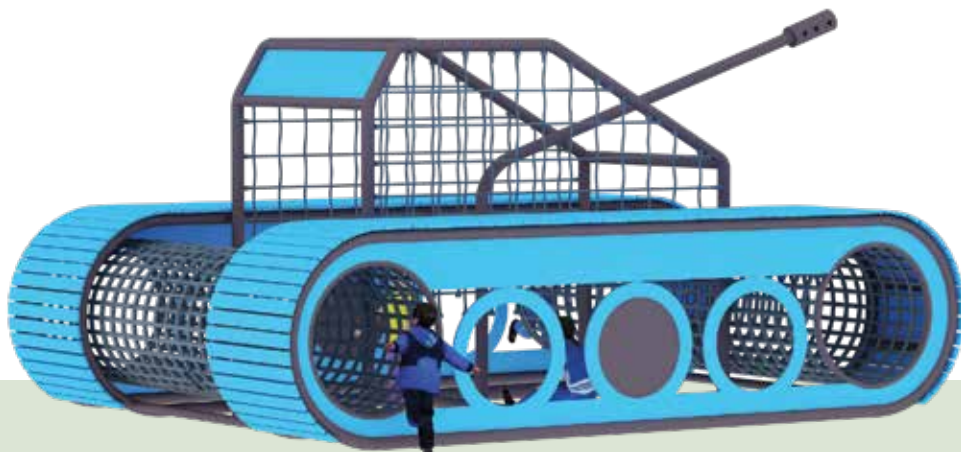

AGE

6-15

PLAY ZONE

7.3m x 5.4m

CAPACITY

10

PRODUCT ZONE

5.3m x 3.4m x 3m

Colours

Play, explore, and create memories that last a lifetime!