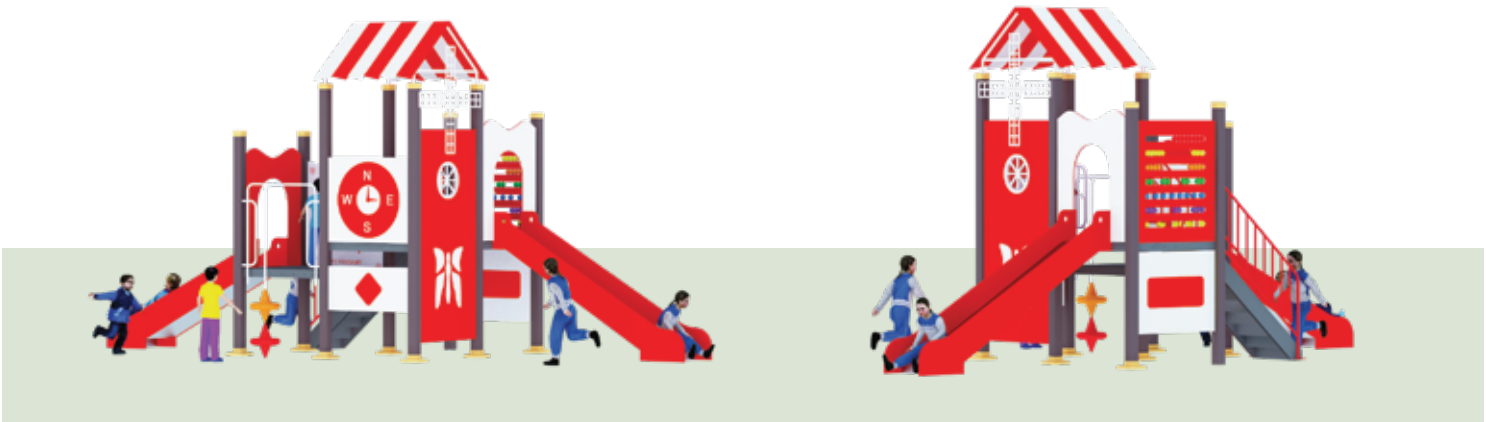

10.8m x 6.8m

CAPACITY 07

PRODUCT ZONE 8.8m x 4.8m x 3.5m

Colours

A world of fun waiting to be explored, one step at a time.

AGE

5-15

PLAY ZONE