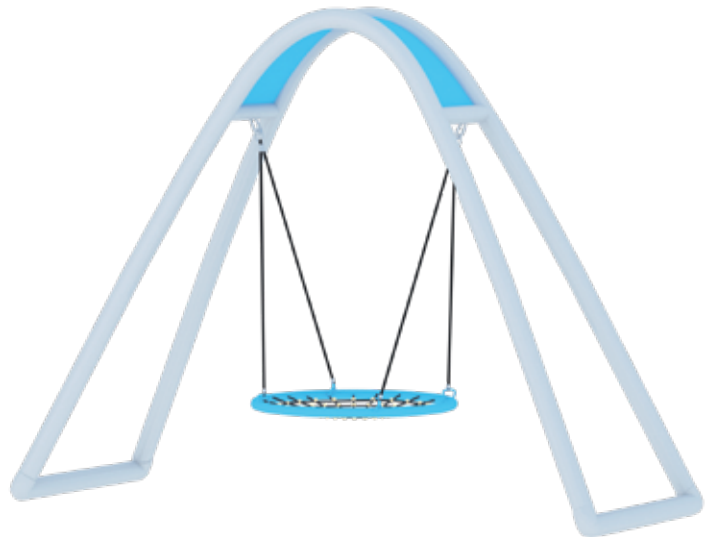

 **RDS320**

AGE GROUP 6-15 **PRODUCT ZONE** 2.2m x 1.5m x 2m **PLAY ZONE** 4.2m x 7.5m

↑ RDS321

AGE GROUP
6-15

PRODUCT ZONE
2.2m x 1.5m x 2m

PLAY ZONE
4.2m x 7.5m

↑ RDS322

AGE GROUP
6-15

PRODUCT ZONE
2.7m x 1.5m x 2m

PLAY ZONE
4.7m x 7.5m

↑ RDS323

AGE GROUP
6-15

PRODUCT ZONE
2.7m x 1.8m x 2m

PLAY ZONE
4.7m x 7.8m

↑ **RDS500**   

AGE GROUP 4-12