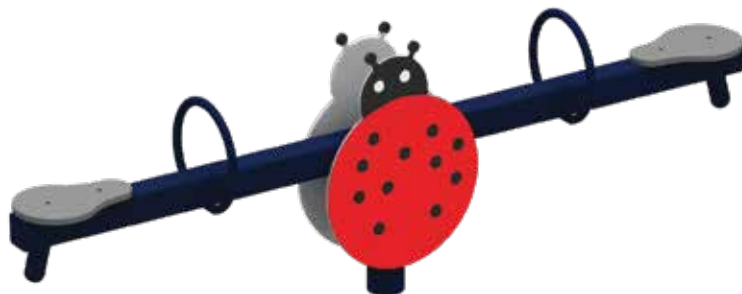

AGE GROUP 3-08

PRODUCT ZONE 0.8m x 2m x 0.6m

PLAY ZONE 2.8m x 4m

AGE GROUP 3-08

PRODUCT ZONE 0.8m x 2m x 0.6m

PLAY ZONE 2.8m x 4m

AGE GROUP 3-08

PRODUCT ZONE 0.3m x 2m x 0.7m