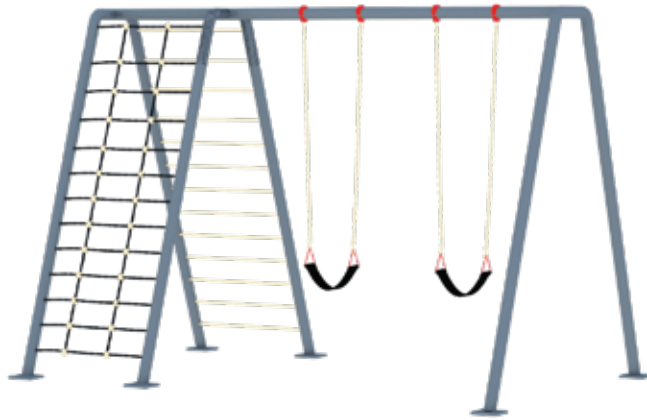

PLAY ZONE
5m x 7.2m

RDS311

AGE GROUP
6-15

PRODUCT ZONE
4.7m x 1.2m x 2.7m

PLAY ZONE
6.7m x 7.2m

RDS312

AGE GROUP
6-15

PRODUCT ZONE
5.9m x 1.2m x 2.7m

PLAY ZONE
7.9m x 7.2m

SWING SERIES

RDS313

AGE GROUP
6-15

PRODUCT ZONE
4.1m x 1.8m x 2.7m

PLAY ZONE
6.1m x 7.8m

RDS314

AGE GROUP
6-15