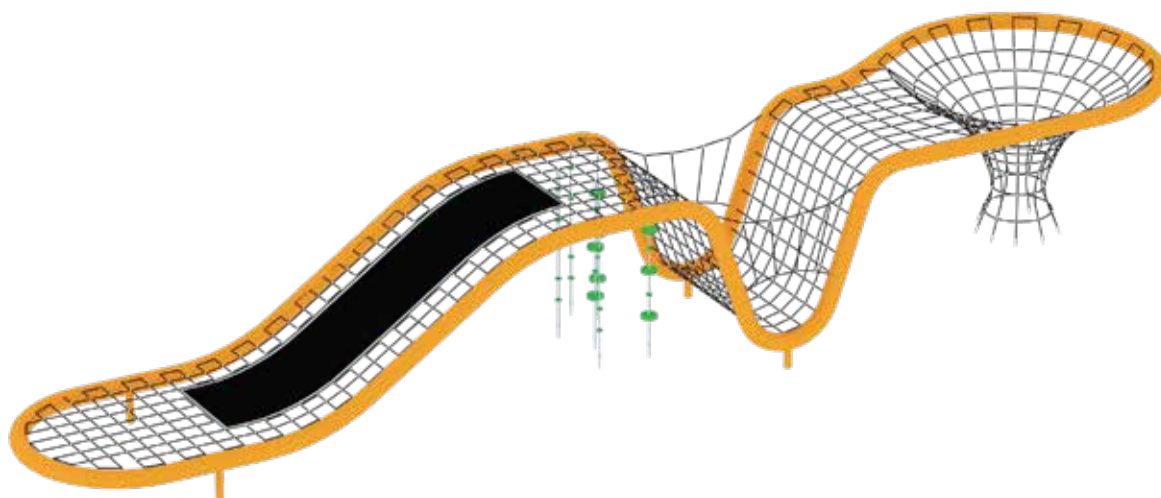

AGE GROUP
5-15

PRODUCT ZONE
18.8m x 3.2m x 2.7m

PLAY ZONE
20.8m x 5.2m