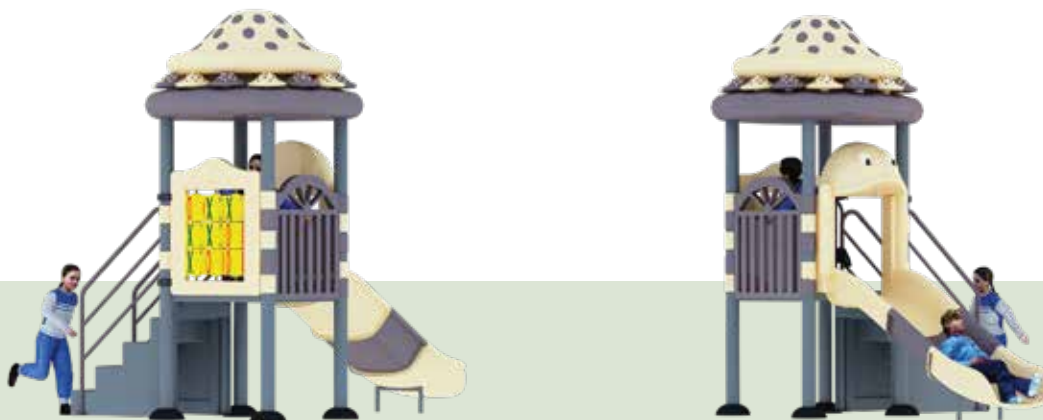

RDL239

AGE 3-10

PLAY ZONE 5.1m x 4.2m

CAPACITY 06

PRODUCT ZONE 3.1m x 2.2m x 3m

“ Every swing, every slide, every jump—it’s a new adventure waiting to be discovered. ”

AGE

3-10