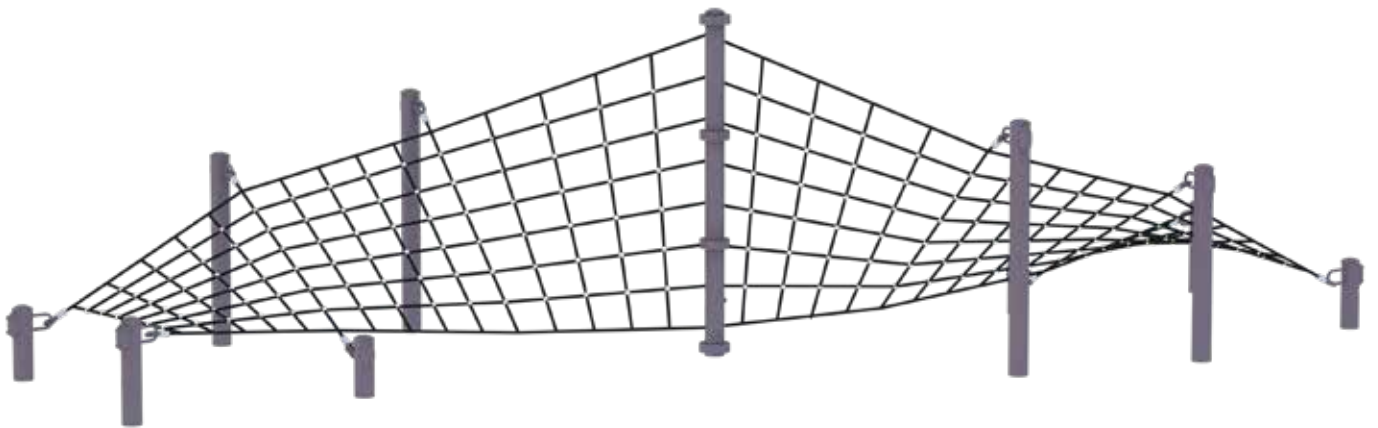

PLAY ZONE
7.3m x 7.3m

RDR330

AGE GROUP
5-15

PRODUCT ZONE
3m x 3m x 3m

PLAY ZONE
5m x 5m

RDR331

AGE GROUP
5-15

PRODUCT ZONE
9.8m x 2.8m x 2.5m