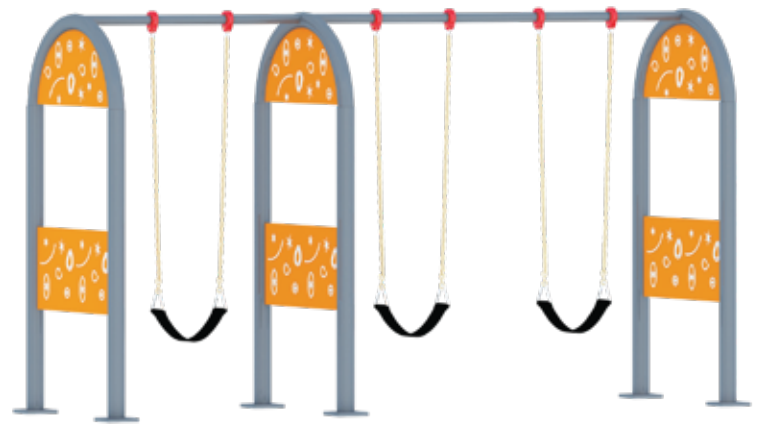

PLAY ZONE
5m x 7.2m

RDS311

AGE GROUP
6-15

PRODUCT ZONE
4.7m x 1.2m x 2.7m

PLAY ZONE
6.7m x 7.2m

RDS312

AGE GROUP
6-15

PRODUCT ZONE
5.9m x 1.2m x 2.7m

PLAY ZONE
7.9m x 7.2m

SWING SERIES

RDS313

AGE GROUP
6-15

PRODUCT ZONE
4.1m x 1.8m x 2.7m

PLAY ZONE
6.1m x 7.8m

RDS314

AGE GROUP
6-15