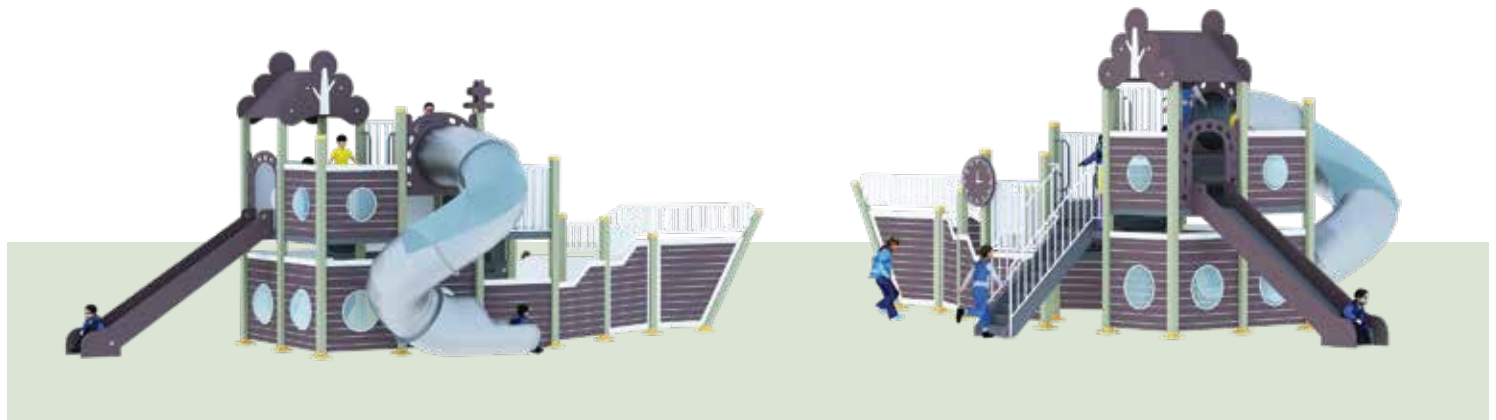

PLAY ZONE

14.3m x 10m

CAPACITY 15

PRODUCT ZONE 12.3m x 8m x 3.9m

“ Building strength, creativity & memories – one playtime at a time. ”

AGE

5-15

PLAY ZONE