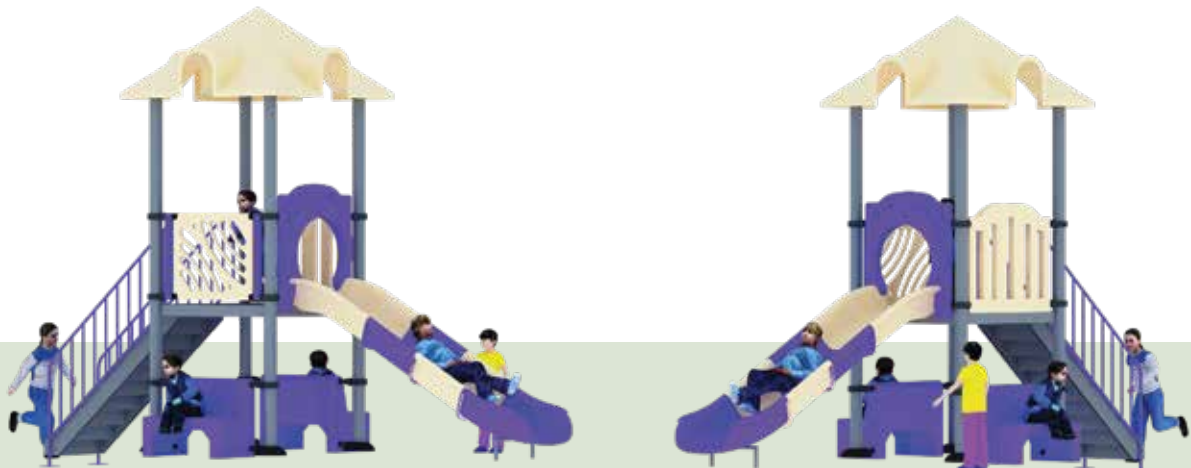

AGE

5-15

PLAY ZONE

6.8m x 4m

CAPACITY 09

PRODUCT ZONE 4.8m x 2m x 3.5m

Colours

Play isn't just fun. It's the foundation of learning and growth.