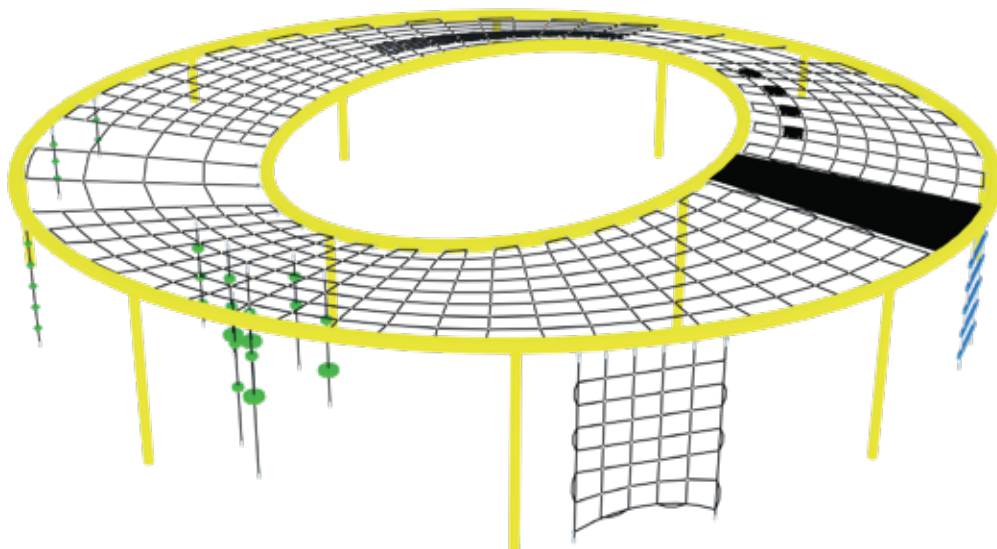

PLAY ZONE
6.6m x 4m

RDR334

AGE GROUP
5-15

PRODUCT ZONE
13m x 13m x 3m

PLAY ZONE
15m x 15m

LLDPE MFS SERIES - RDL200

we take pride in offering top-tier outdoor gym equipment designed to provide both kids & adults with an effective and enjoyable workout while promoting physical health and well being. Crafted from premium materials, our fitness structures ensure safety, durability, and long-lasting performance for the entire community.