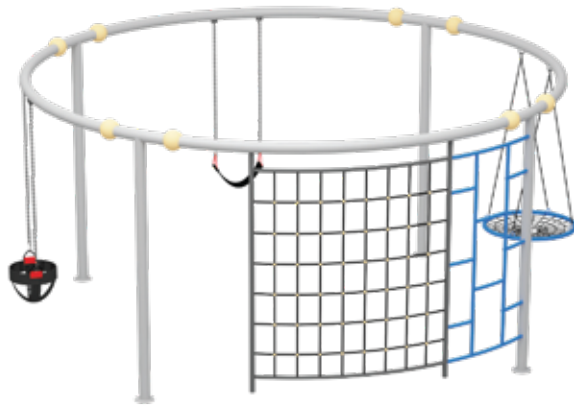

PRODUCT ZONE
3m x 0.5m x 2.7m

PLAY ZONE
5m x 6.5m

↑ RDS306

AGE GROUP
6-15

PRODUCT ZONE
9m x 9m x 3.2m

PLAY ZONE
12m x 12m

RDS307

AGE GROUP 6-15 **PRODUCT ZONE** 4.5m x 4.5m x 2.7m **PLAY ZONE** 7.5m