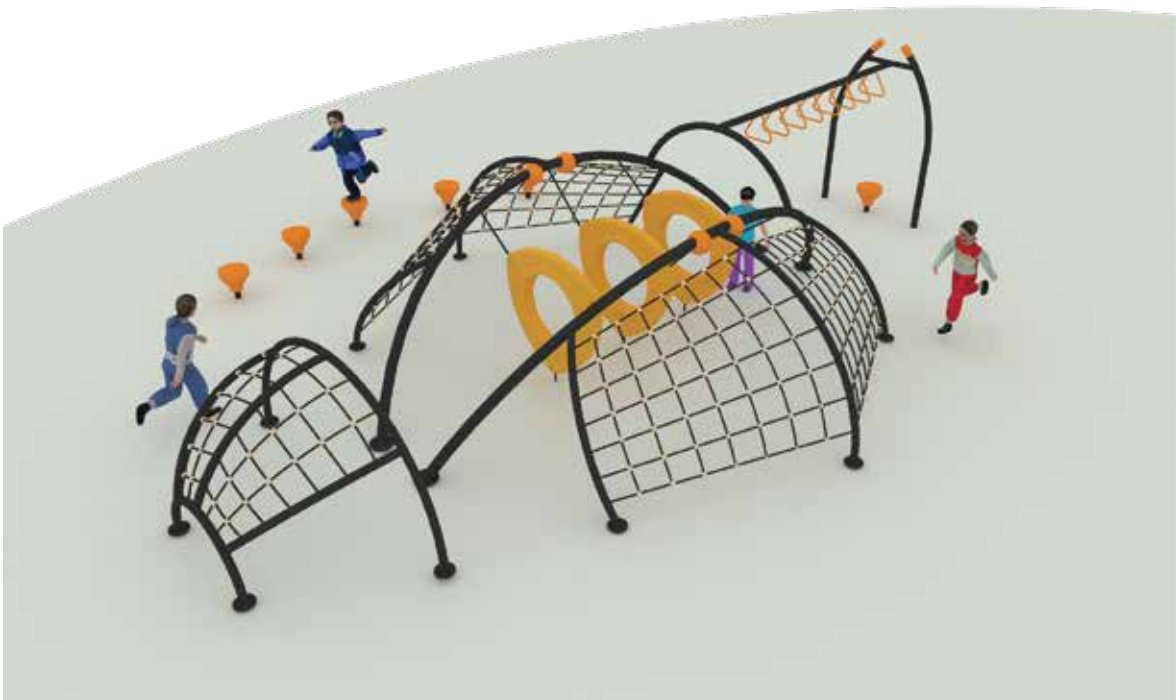

AGE GROUP
3-12

PRODUCT ZONE
8.7m x 5.8m x 2.1m

PLAY ZONE
10.7m x 7.8m