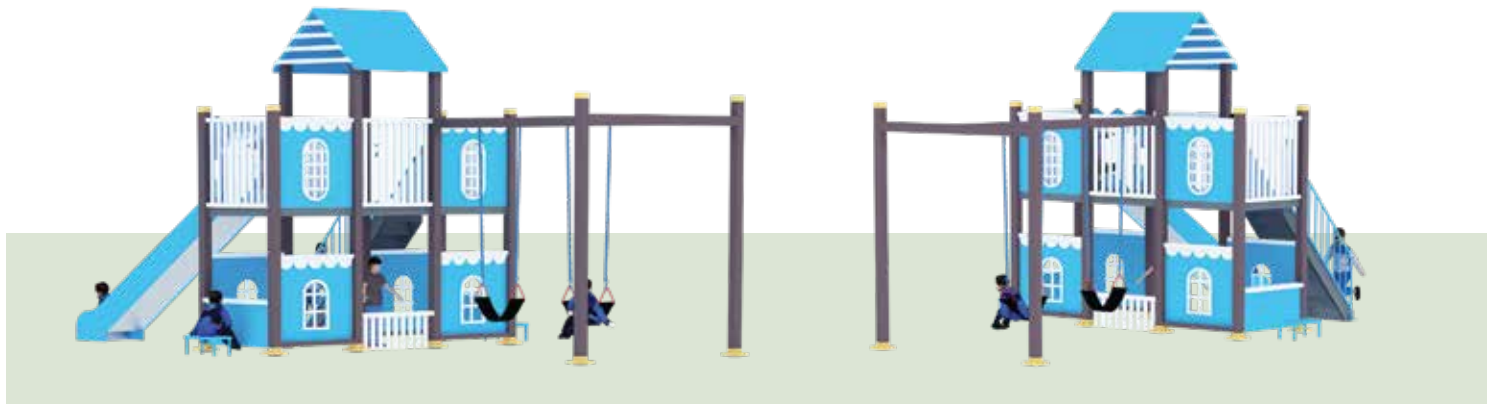

“ Where the only thing more colorful than the playground is the joy it brings! ”