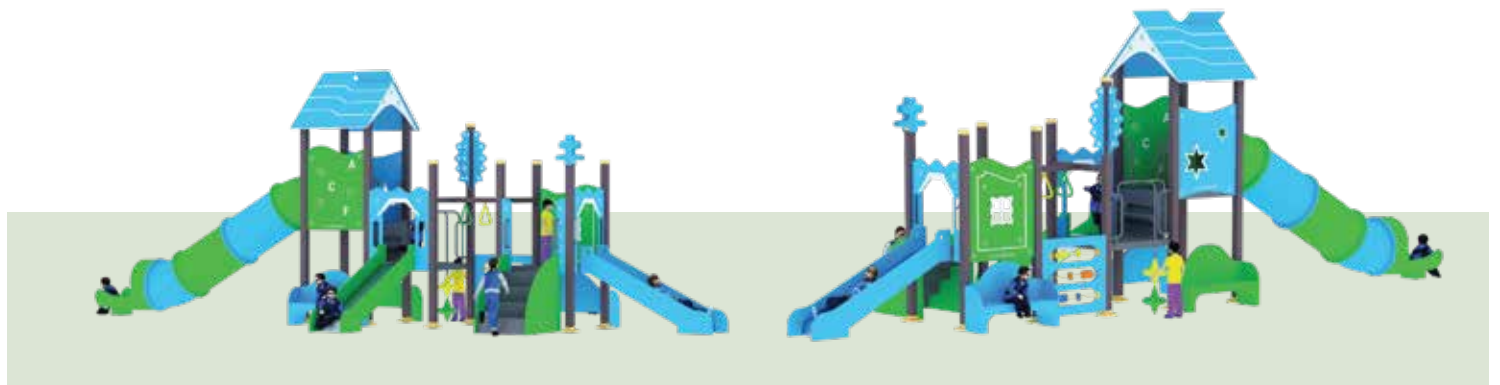

Colours

Let your laughter fill the air – the play area is calling your name!

AGE

5-15

PLAY ZONE

12.7m x 11.3m

CAPACITY

25