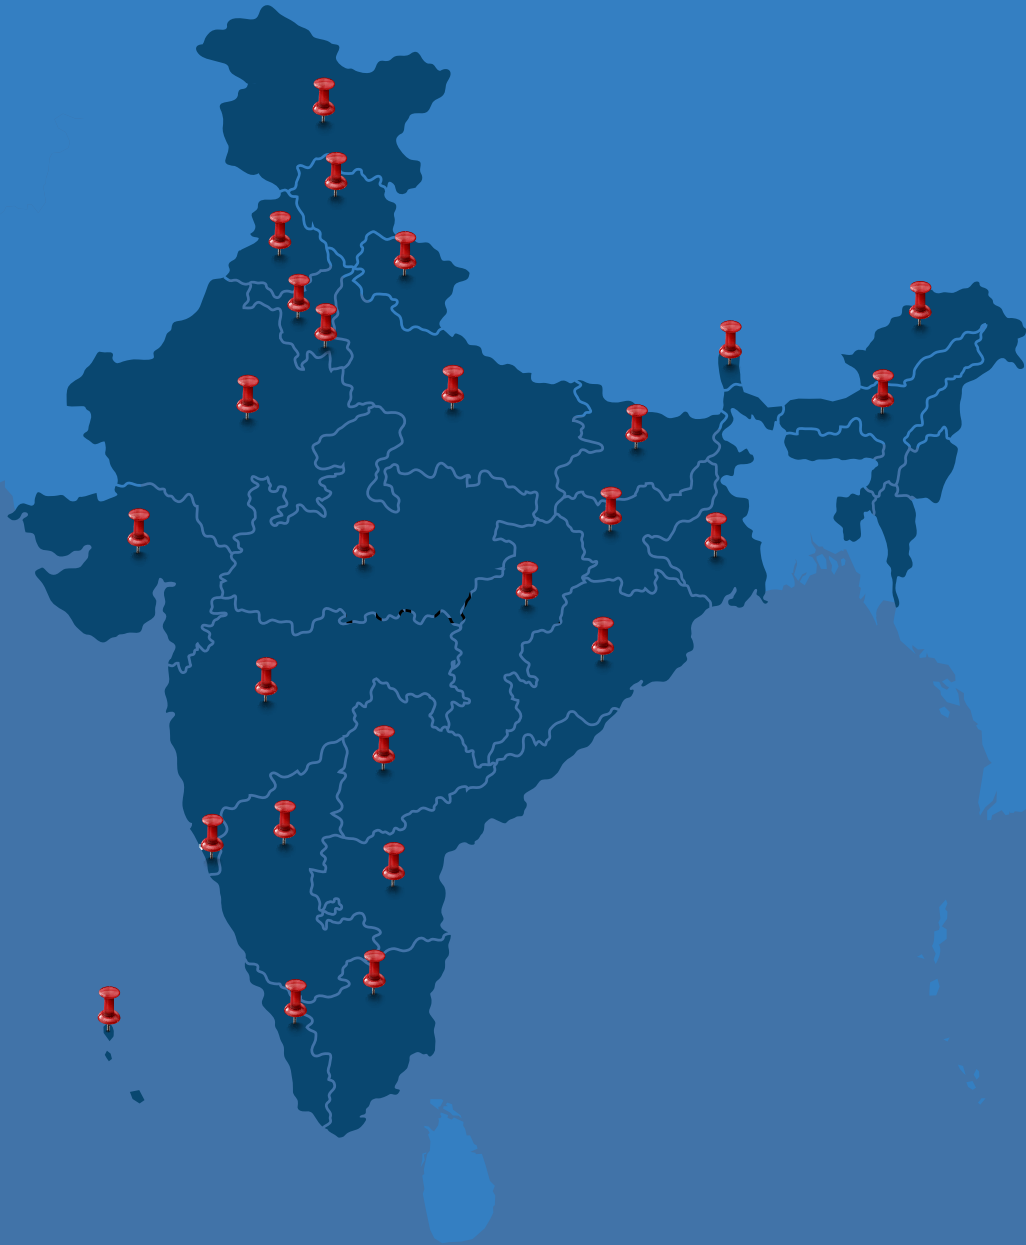

+91 90720 20000

www.funrido.com

www.funridersindia.com

Corporate Office :

FUNRIDERS LEISURE & AMUSEMENT PVT. LTD.
Bharati 39/76B, 1st Floor, Mahakavi G Road,
Karikkamuri, Cochin-11, Kerala, India

Factory Location:

FUNRIDERS LEISURE & AMUSEMENT PVT. LTD.
16/154,16/155, Karayamparambu, Karukutty
Angamaly, Ernakulam,india, Pin:683576