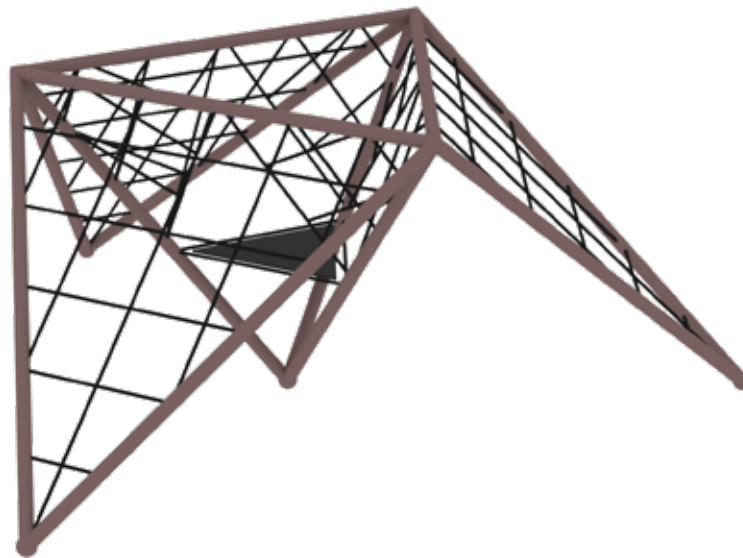

RDR303
AGE GROUP 5-15   **PRODUCT ZONE** 3.6m x 3.2m x 1.5m   **PLAY ZONE** 5.6m x 3.2m