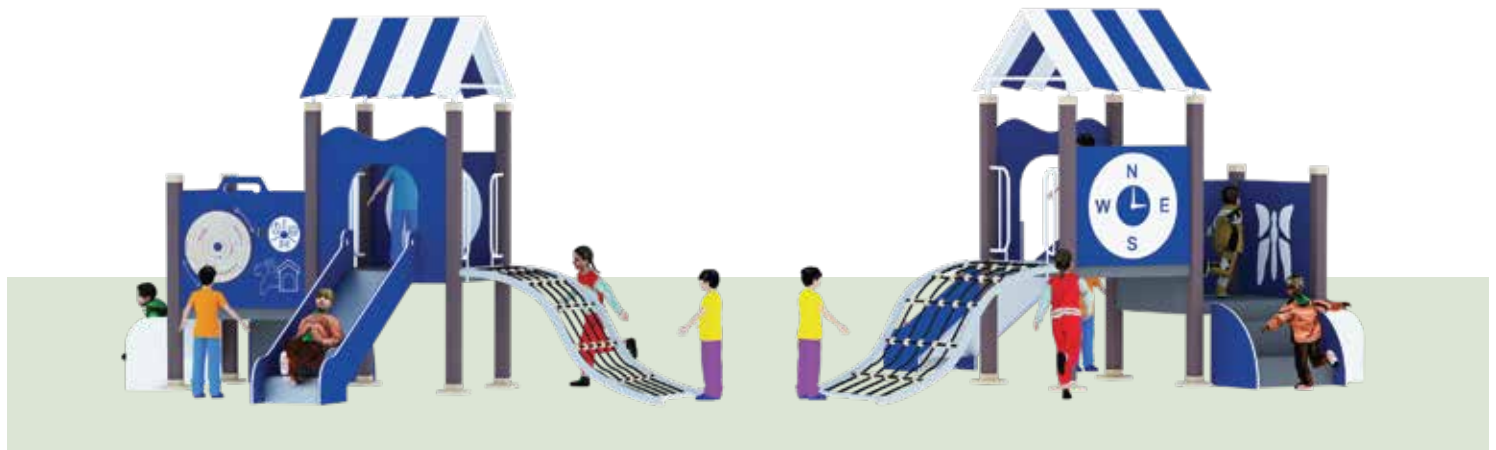

AGE

5-15

PLAY ZONE

6.4m x 5.9m

CAPACITY 08

PRODUCT ZONE 4.4m x 3.9m x 2.9m

Colours

A world of fun waiting to be explored, one step at a time