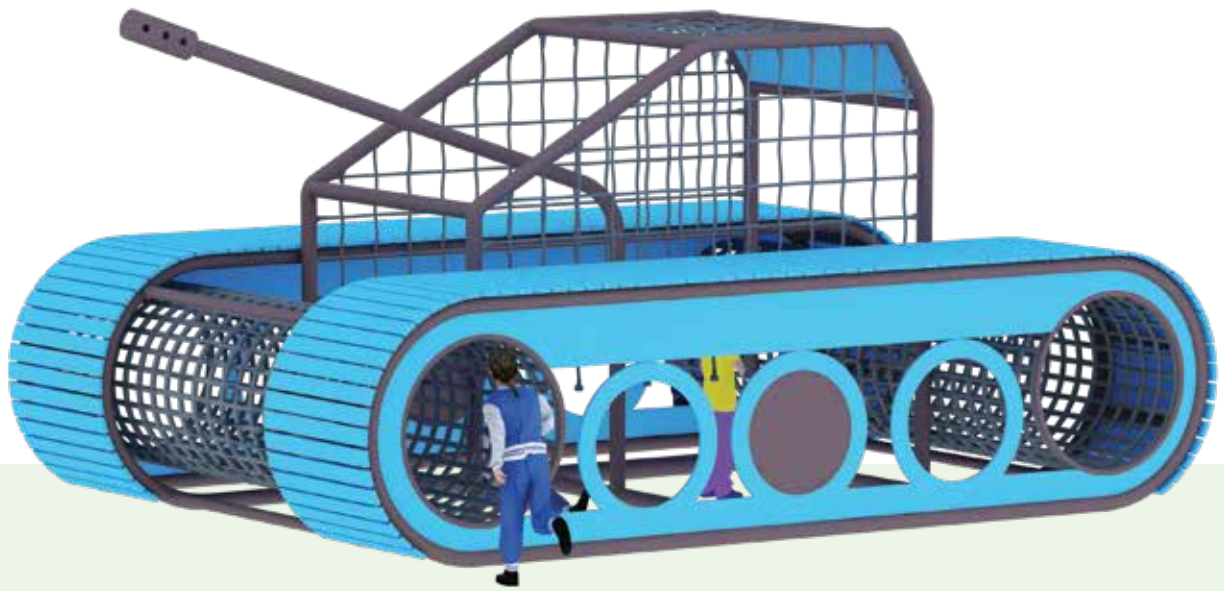

AGE

6-15

PLAY ZONE

7.3m x 5.4m

CAPACITY

10

PRODUCT ZONE

5.3m x 3.4m x 3m

Colours

Play, explore, and create memories that last a lifetime!