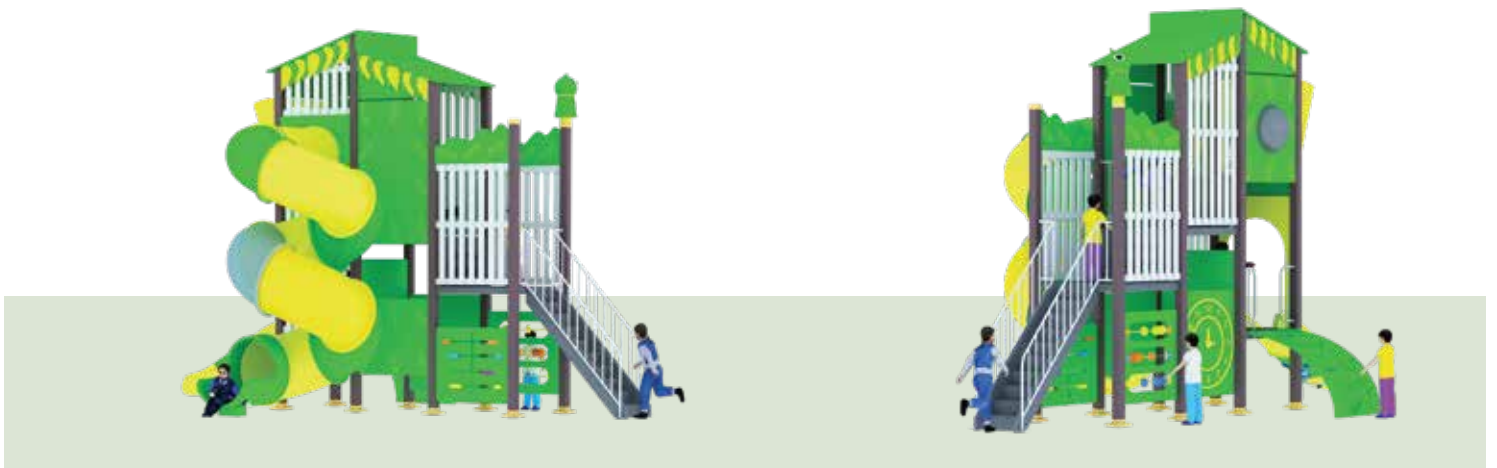

AGE

5-15

PLAY ZONE

10.7m x 8.5m

CAPACITY 15

PRODUCT ZONE

8.7m x 6.5m x 4.6m

Where imagination runs wild and adventure never ends
– welcome to the play area!