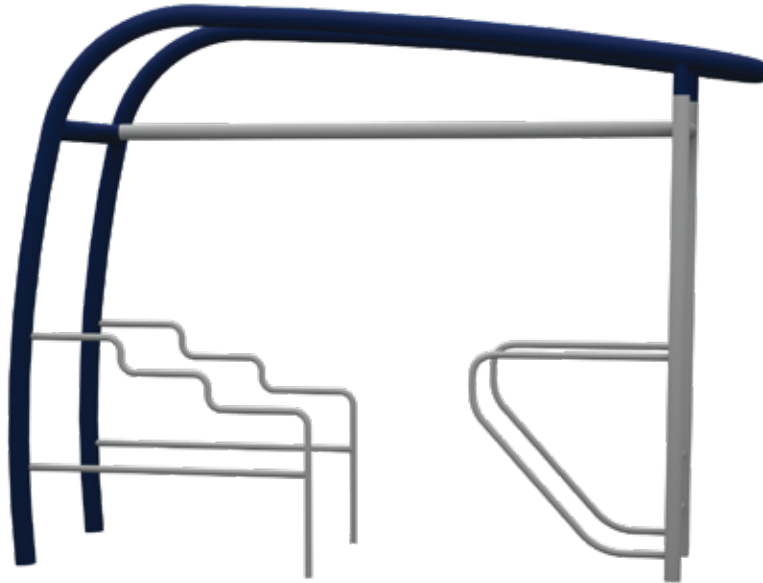

AGE GROUP 13 ABOVE **PRODUCT ZONE** 0.8m x 2.2m x 0.8m **PLAY ZONE** 2.8m x 4.2m

AGE GROUP 13 ABOVE **PRODUCT ZONE** 0.8m x 2.2m x 0.8m **PLAY ZONE** 2.8m x 4.2m

AGE GROUP 13 ABOVE **PRODUCT ZONE** 0.8m x 2.2m x 0.8m **PLAY ZONE** 2.8m x 4.2m

AGE GROUP 13 ABOVE **PRODUCT ZONE** 0.8m x 2.2m x 0.8m **PLAY ZONE** 2.8m x 4.2m

AGE GROUP	PRODUCT ZONE	PLAY ZONE
15 ABOVE	4.2m x 1.4m x 3.1m	6.2m x 3.4m

AGE GROUP	PRODUCT ZONE	PLAY ZONE
15 ABOVE	4.2m x 1.4m x 3.1m	6.2m x 3.4m