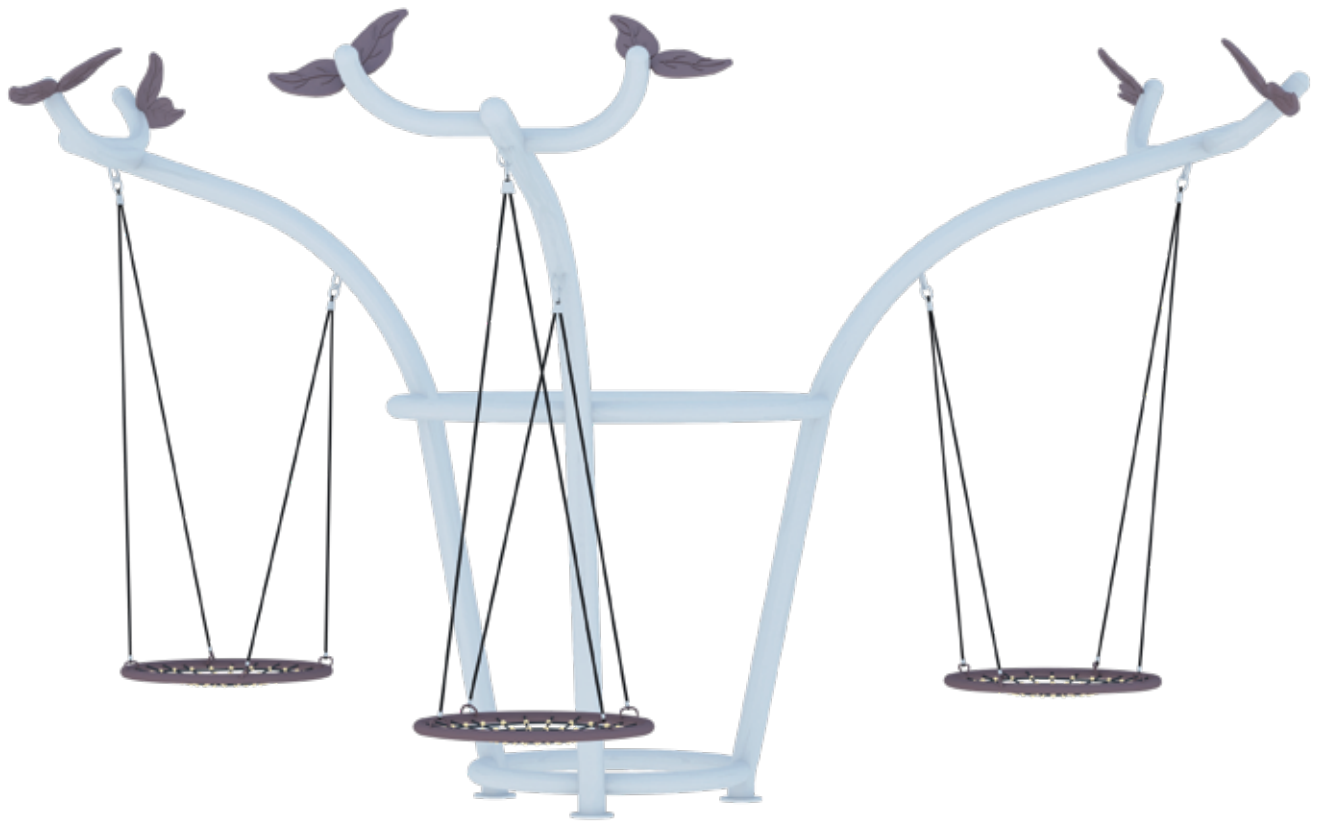

RDS317

AGE GROUP 6-15 **PRODUCT ZONE** 3m x 1.5m x 2.7m **PLAY ZONE** 5m x 7.5m

RDS318

AGE GROUP 6-15 **PRODUCT ZONE** 3.2m x 0.5m x 3m **PLAY ZONE** 5.2m x 6.5m

SWING SERIES

 **RDS319**

AGE GROUP 6-15 **PRODUCT ZONE** 4.9m x 4.6m x 2.7m **PLAY ZONE** 6.9m x 10.6m