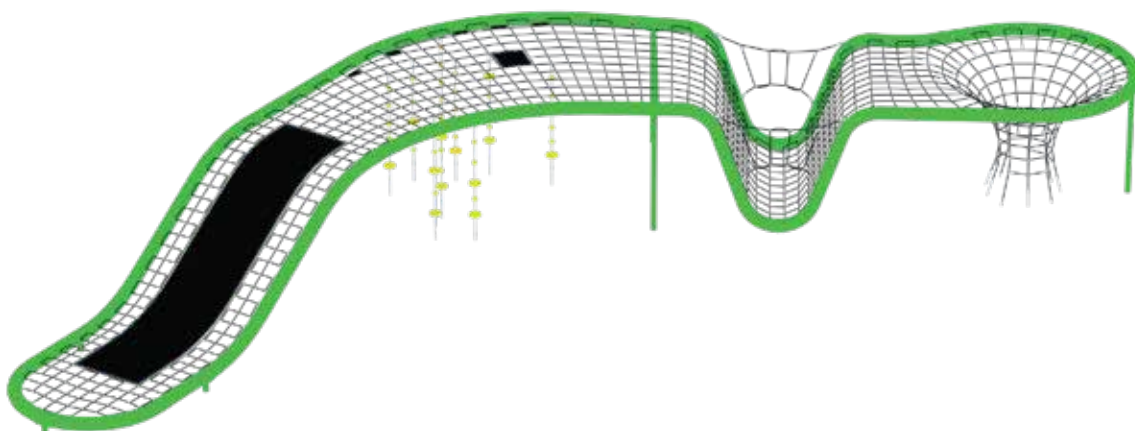

PRODUCT ZONE
10.7m x 3.6m x 2.8m

PLAY ZONE
12.7m x 5.6m

RDR318

AGE GROUP
3-12

PRODUCT ZONE
8.9m x 3.3m x 2.4m

PLAY ZONE
10.9m x 5.3m

AGE GROUP
5-15

PRODUCT ZONE
22m x 3.5m x 3m