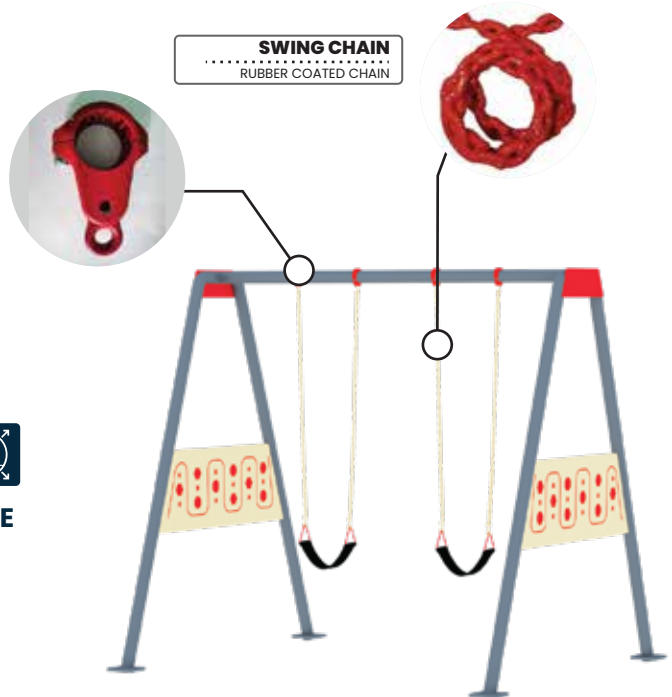

AGE GROUP 3-12 **PRODUCT ZONE** 2m x 2m **PLAY ZONE** 3m x 3m

AGE GROUP 3-12 **PRODUCT ZONE** 2m x 2m **PLAY ZONE** 3m x 3m

SWING SERIES

↑ RDS301

AGE GROUP
6-15

PRODUCT ZONE
1.8m x 1.8m x 2.7m

PLAY ZONE
3.8m x 7.8m

SWING BEARING CLAMP
ALUMINIUM MATERIAL

SWING CHAIN
RUBBER COATED CHAIN

↑ RDS302

AGE GROUP
6-15

PRODUCT ZONE
3m x 1.8m x 2.7m

PLAY ZONE
5m x 7.8m

↑ RDS303

AGE GROUP
6-15