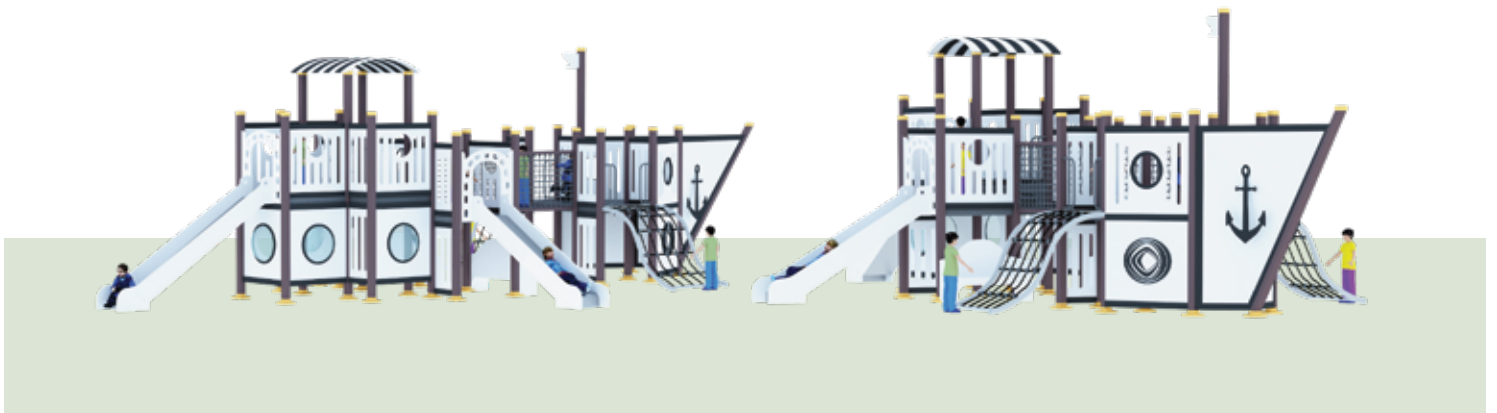

17.1m x 11.3m

CAPACITY 20

PRODUCT ZONE 15.1m x 9.3m x 3.8m

“ A place where smiles are contagious & every child is a hero of their own adventure. ”

RDH116

AGE 5-15

PLAY ZONE 14.7m x 11.1m

CAPACITY 43