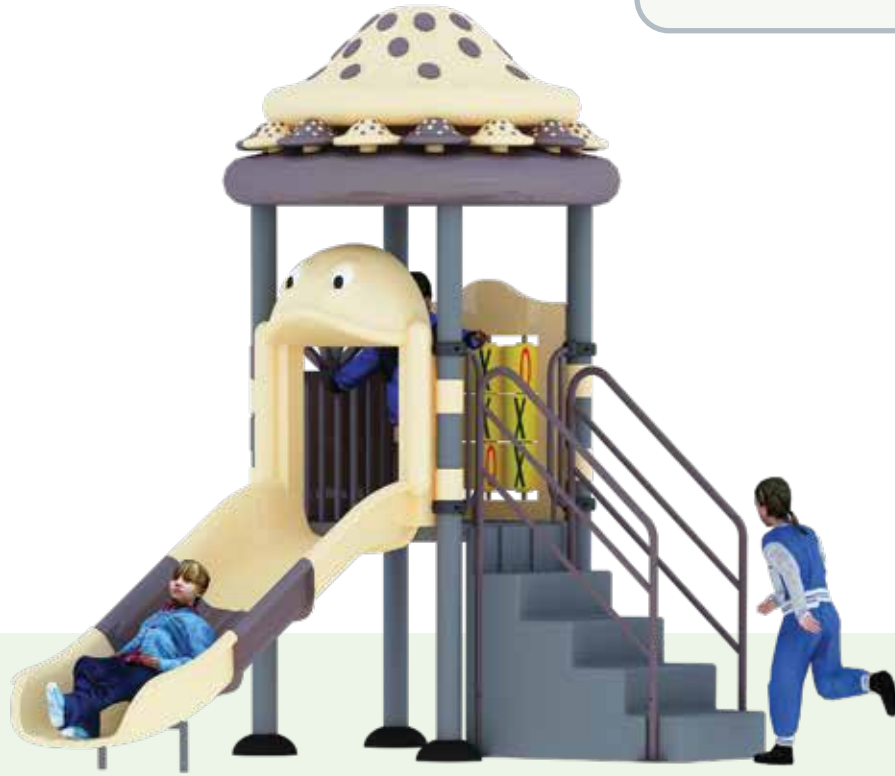

RDL239

AGE 3-10

PLAY ZONE 5.1m x 4.2m

CAPACITY 06

PRODUCT ZONE 3.1m x 2.2m x 3m

“ Every swing, every slide, every jump—it’s a new adventure waiting to be discovered. ”

AGE

3-10