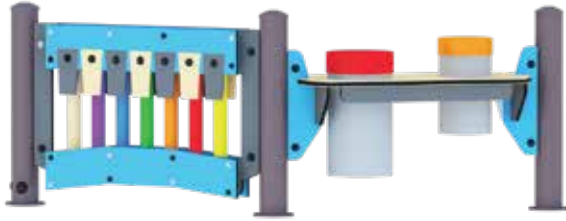

INCLUSIVE SERIES

RDM301
AGE GROUP 6-15
PRODUCT ZONE 0.8m x 2.6m x 0.7m
PLAY ZONE 2.8m x 4.6m