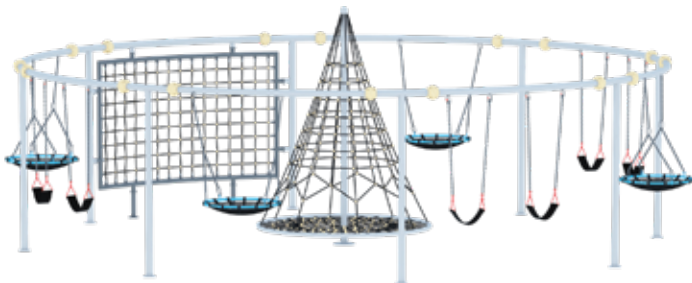

↑ RDS306

AGE GROUP
6-15

PRODUCT ZONE
9m x 9m x 3.2m

PLAY ZONE
12m x 12m