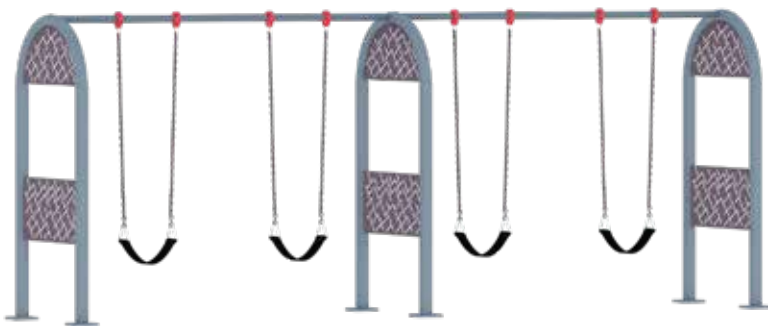

PLAY ZONE
5m x 7.2m

RDS311

AGE GROUP
6-15

PRODUCT ZONE
4.7m x 1.2m x 2.7m

PLAY ZONE
6.7m x 7.2m

RDS312

AGE GROUP
6-15

PRODUCT ZONE
5.9m x 1.2m x 2.7m

PLAY ZONE
7.9m x 7.2m

SWING SERIES

RDS313

AGE GROUP
6-15

PRODUCT ZONE
4.1m x 1.8m x 2.7m

PLAY ZONE
6.1m x 7.8m

RDS314

AGE GROUP
6-15