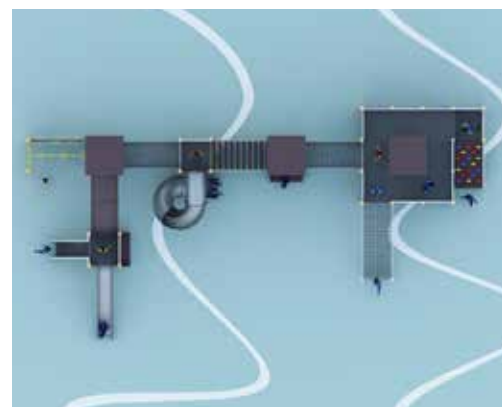

PLAY ZONE
9.2m x 7.8m

CAPACITY
20

CUSTOM SERIES - RDC004

“
The joy of play is
the foundation
of a healthy
mind & body
”

AGE GROUP
06-15

PRODUCT ZONE
17.5m x 8.6m x 4.3m

PLAY ZONE
19.5m x 10.6m

CAPACITY
50