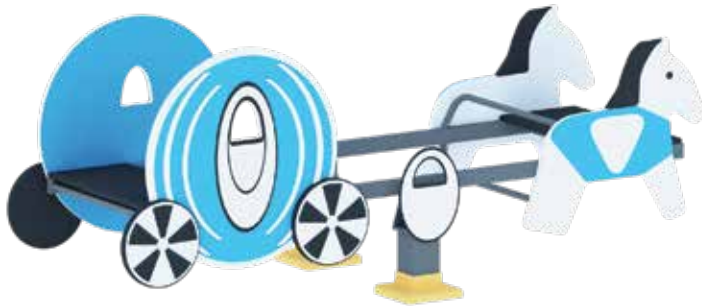

Seasaw add a social dimension to the joy of rocking. Rocking on a seesaw trains children's muscles, motor skills, balance and coordination. The spacious design and sturdy back and foot supports allow children of all abilities to play together. The fun thrill of rocking will make children return for more. There is nothing better than rocking with a friend – or two!

AGE GROUP 3-08

PRODUCT ZONE 0.8m x 2m x 0.6m

PLAY ZONE 2.8m x 4m