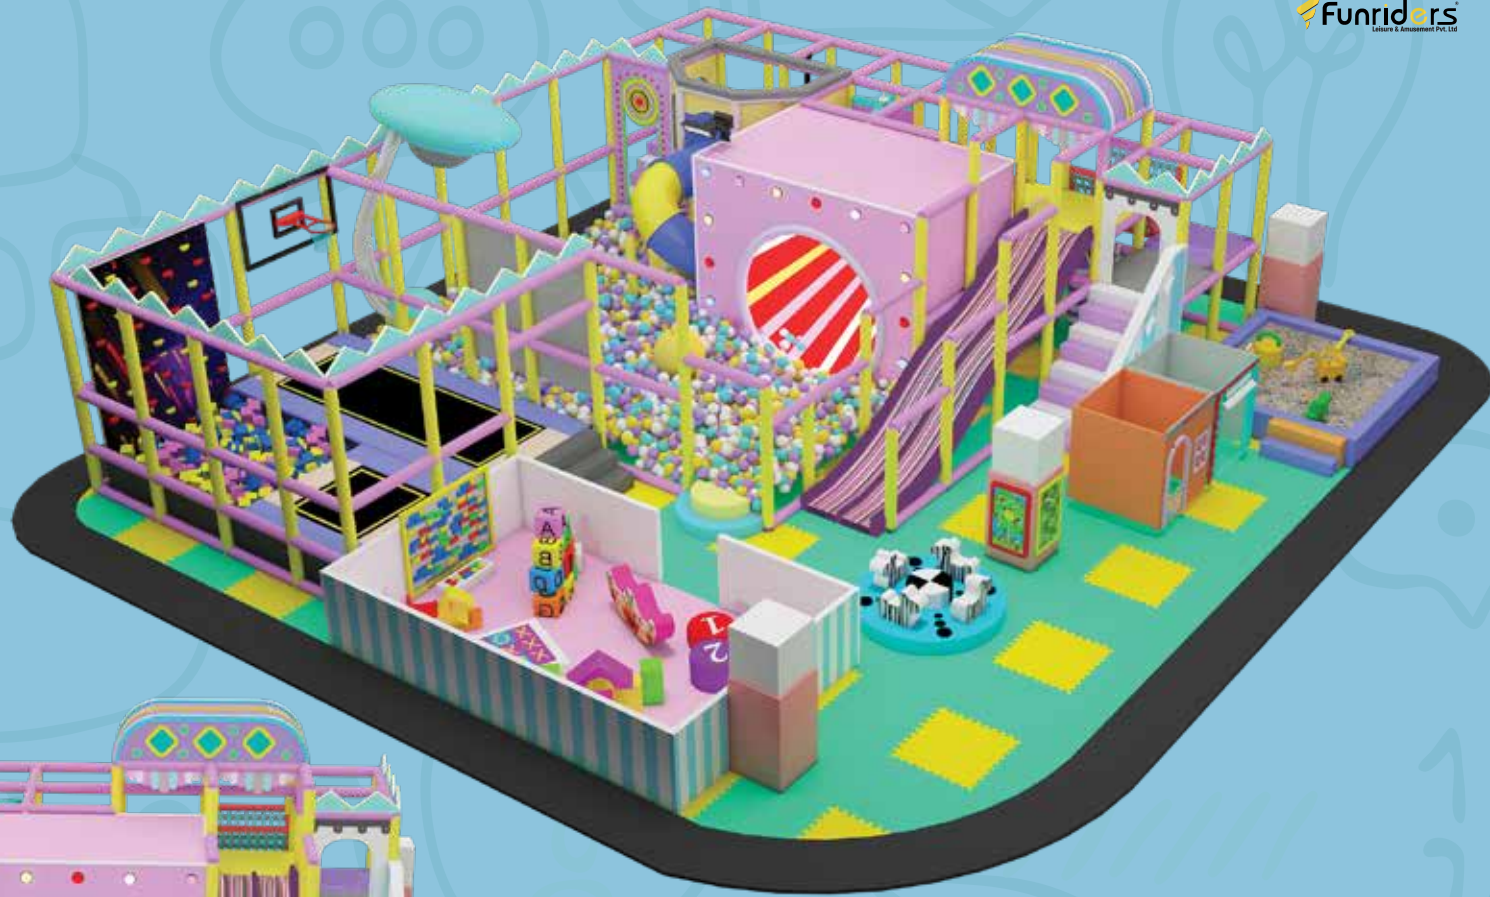

Area : **2,000**SQFT

Area : **1750**SQFT

Endless fun, endless smiles.

Area : **1,150**SQFT

Playful adventures await!

Area : **1150**SQFT

Fun Unlimited!!

Area : **1050**SQFT

**Bounce,
climb &
laugh!**

Area : **1050**SQFT

Area : **350**SQFT

Area : **800**SQFT

Area : **850**SQFT

ADD ON ACTIVITIES

MERRY GO ROUND

ZEBRA MGR

SPINNER

INTERACTIVE SCREEN

FUN RINO

BALL PLAY

BALL PLAY

BALL PLAY

WATER PLAY

WATER PLAY