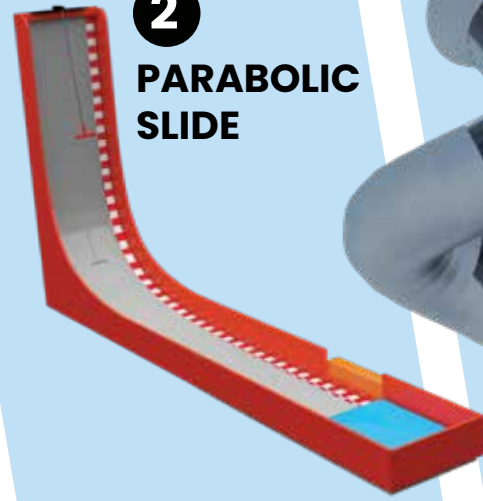

3 STAINLESS STEEL SLIDE

5 DONUT SLIDE