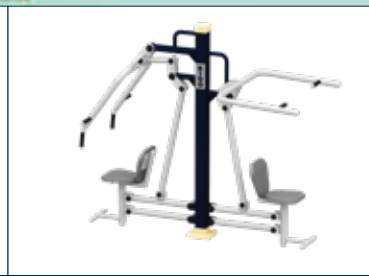

RIDOTM
Fun beyond limits

www.funrido.com

ADVENTURE AWAITS

Indoor Rope Course for Kids and Adults!

FUN FOR KIDS & ADULTS!

OUR INDOOR ROPE COURSE IS AN EXCITING ADVENTURE FOR BOTH **KIDS & ADULTS!** WITH A VARIETY OF FUN AND CHALLENGING OBSTACLES IT'S PERFECT FOR ALL SKILL LEVELS.