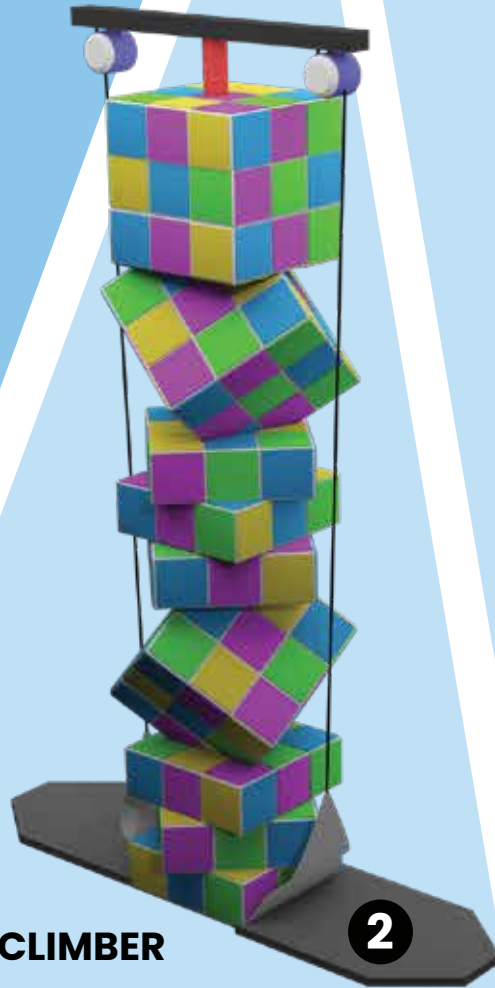

RIDOTM
Fun beyond limits

www.funrido.com

ADVENTURE AWAITS

Indoor Rope Course for Kids and Adults!

FUN FOR KIDS & ADULTS!

OUR INDOOR ROPE COURSE IS AN EXCITING ADVENTURE FOR BOTH **KIDS & ADULTS!** WITH A VARIETY OF FUN AND CHALLENGING OBSTACLES IT'S PERFECT FOR ALL SKILL LEVELS.

WE PRIORITIZE SAFETY WITH EVERY CLIMB!

OUR INDOOR ROPE COURSE IS DESIGNED WITH SECURE HARNESES, HELMETS, AND PROFESSIONAL SUPERVISION TO ENSURE A SAFE EXPERIENCE FOR ALL PARTICIPANTS.

NINJA SERIES

**Unleash Your
Inner Ninja**

CLIMBING ZONE

WALL CLIMBER

RUBIK'S CLIMBER

SKY STEPPER

**TRANSPARENT
TWO SIDE
WALL CLIMBER**

TRUBLUE AUTO BELAY

Our climbing harnesses integrate high-quality components from **TRUBLUE**, ensuring safety with international safety standards for enjoyable climbing experience.