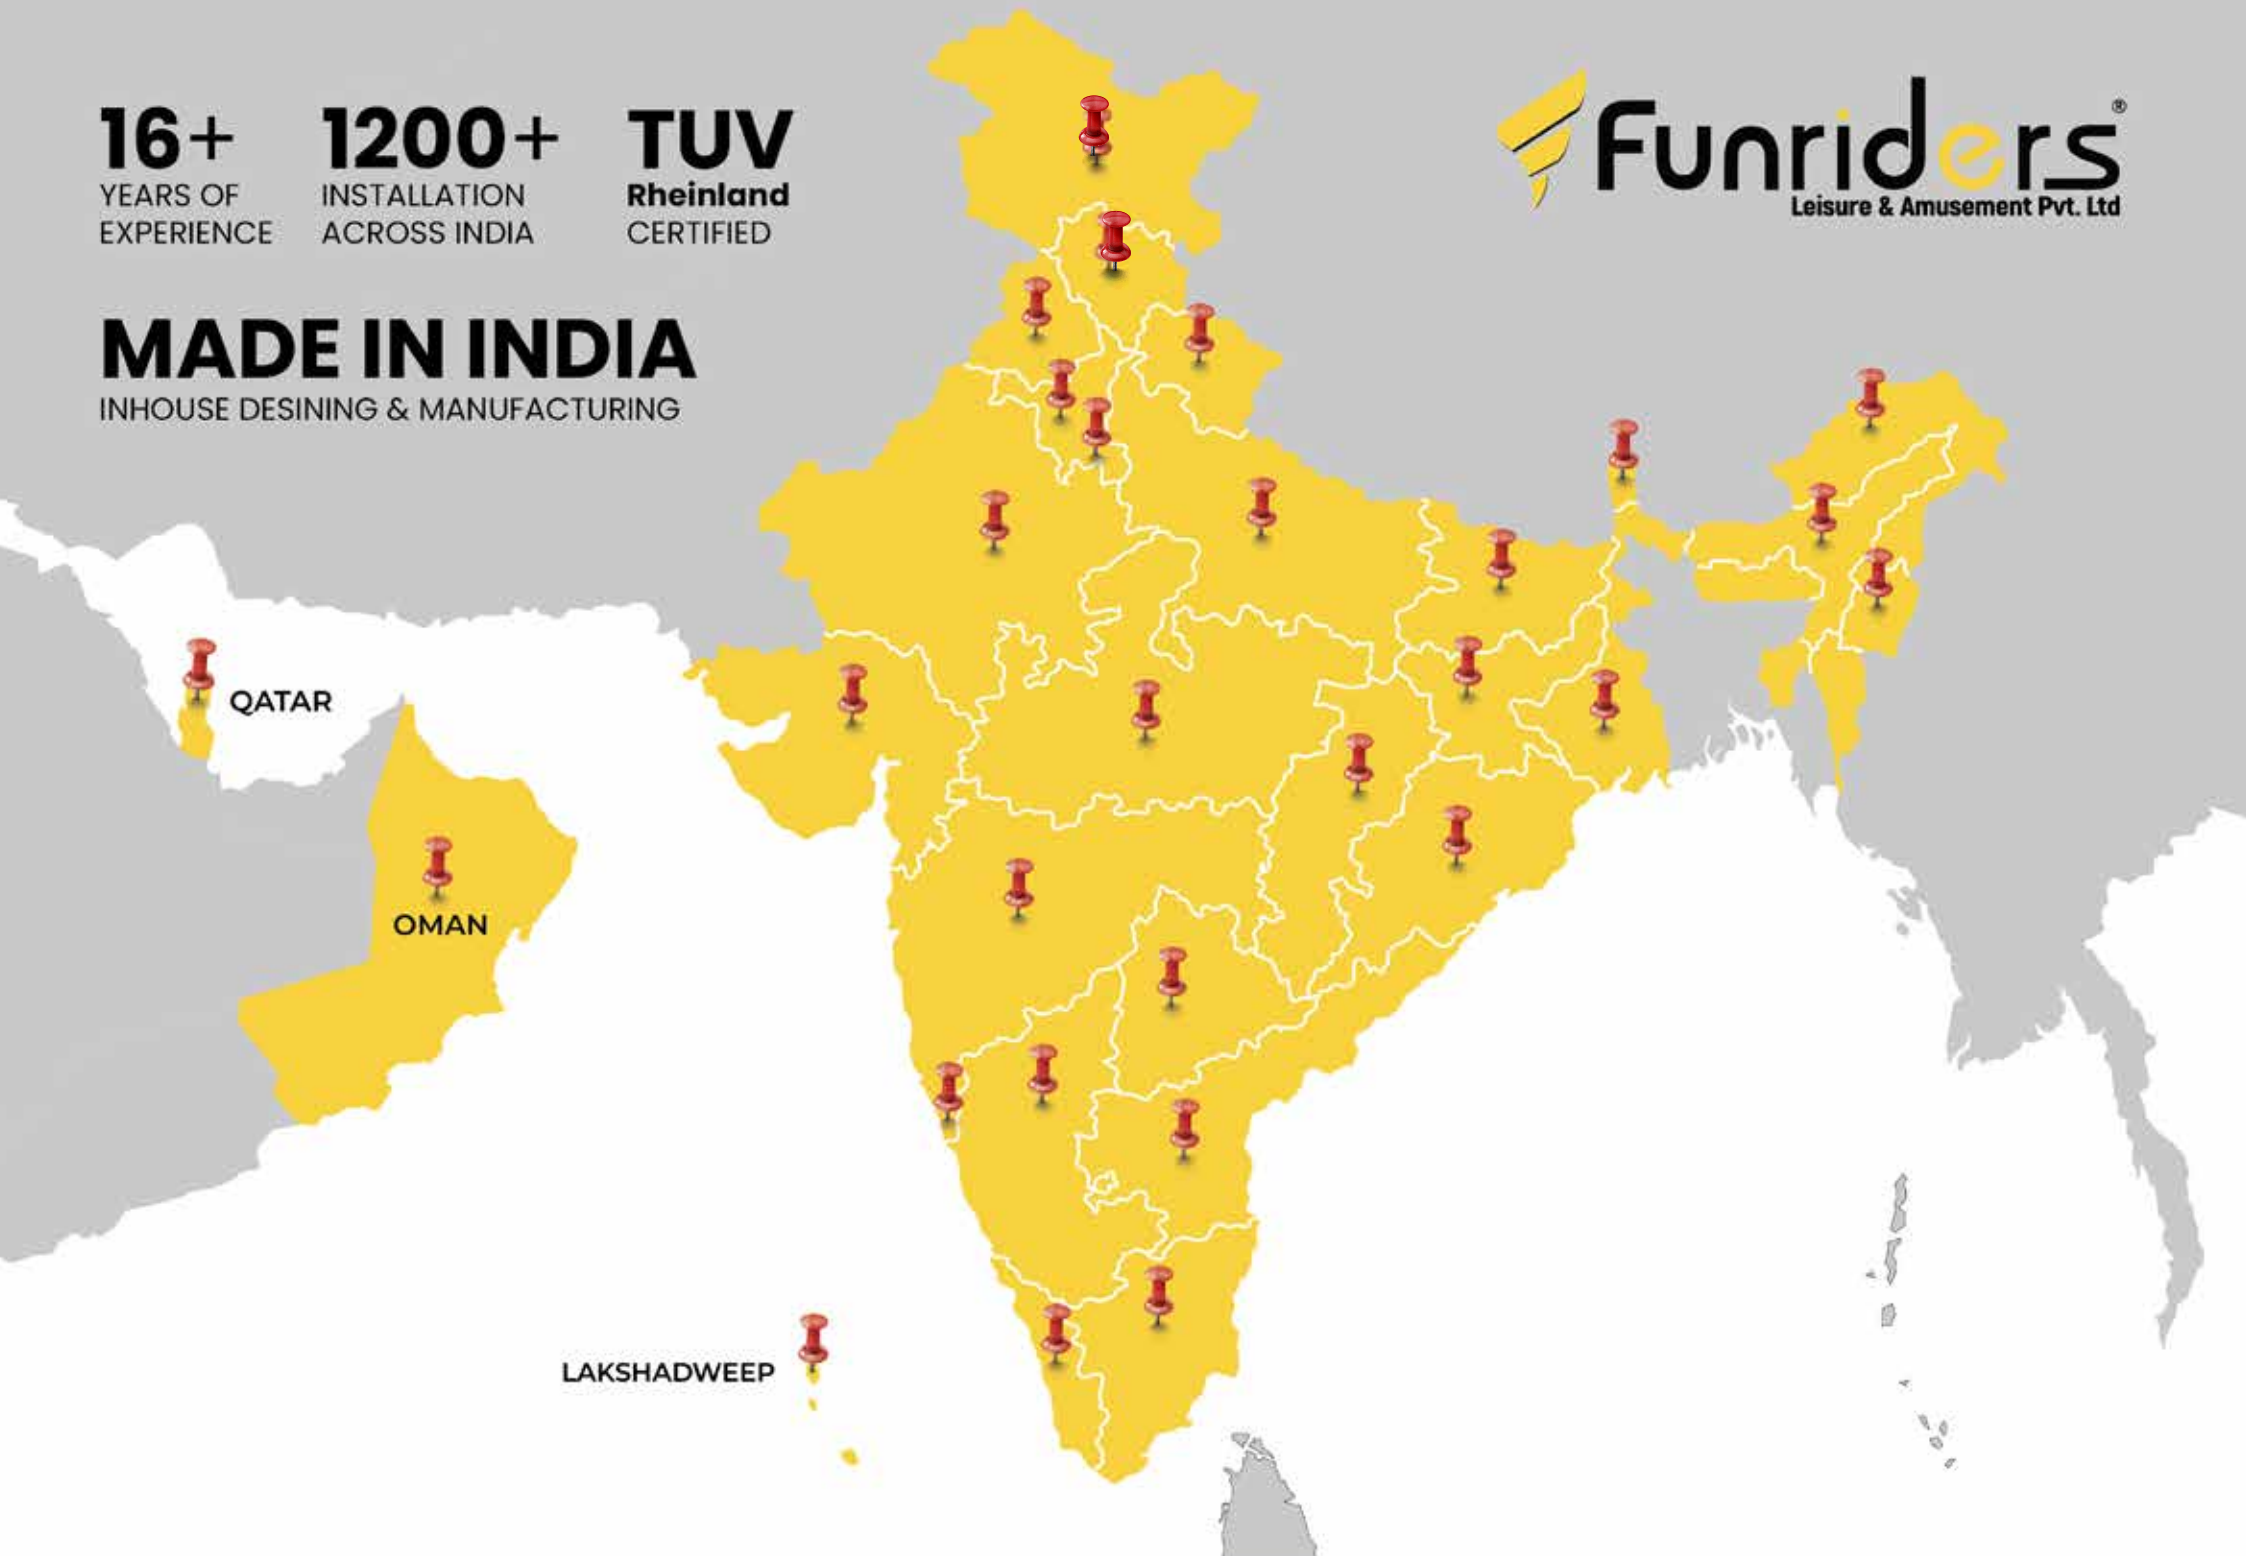

9 SPIRAL TUBE SLIDE

16+
YEARS OF
EXPERIENCE

1200+
INSTALLATION
ACROSS INDIA

TUV
Rheinland
CERTIFIED

Funriders[®]
Leisure & Amusement Pvt. Ltd

MADE IN INDIA

INHOUSE DESIGNING & MANUFACTURING

QATAR

OMAN

LAKSHADWEEP

Corporate Office

FUNRIDERS LEISURE & AMUSEMENT PVT. LTD.
Bharati 39/76B, 1st Floor, Mahakavi G Road,
Karikkamuri, Cochin-11, Kerala, India

Factory Location

FUNRIDERS LEISURE & AMUSEMENT PVT. LTD.
16/154,16/155, KARAYAMPARAMBU,KARUKUTTY
ANGAMALY, ERNAKULAM,INDIA, Pin:683576