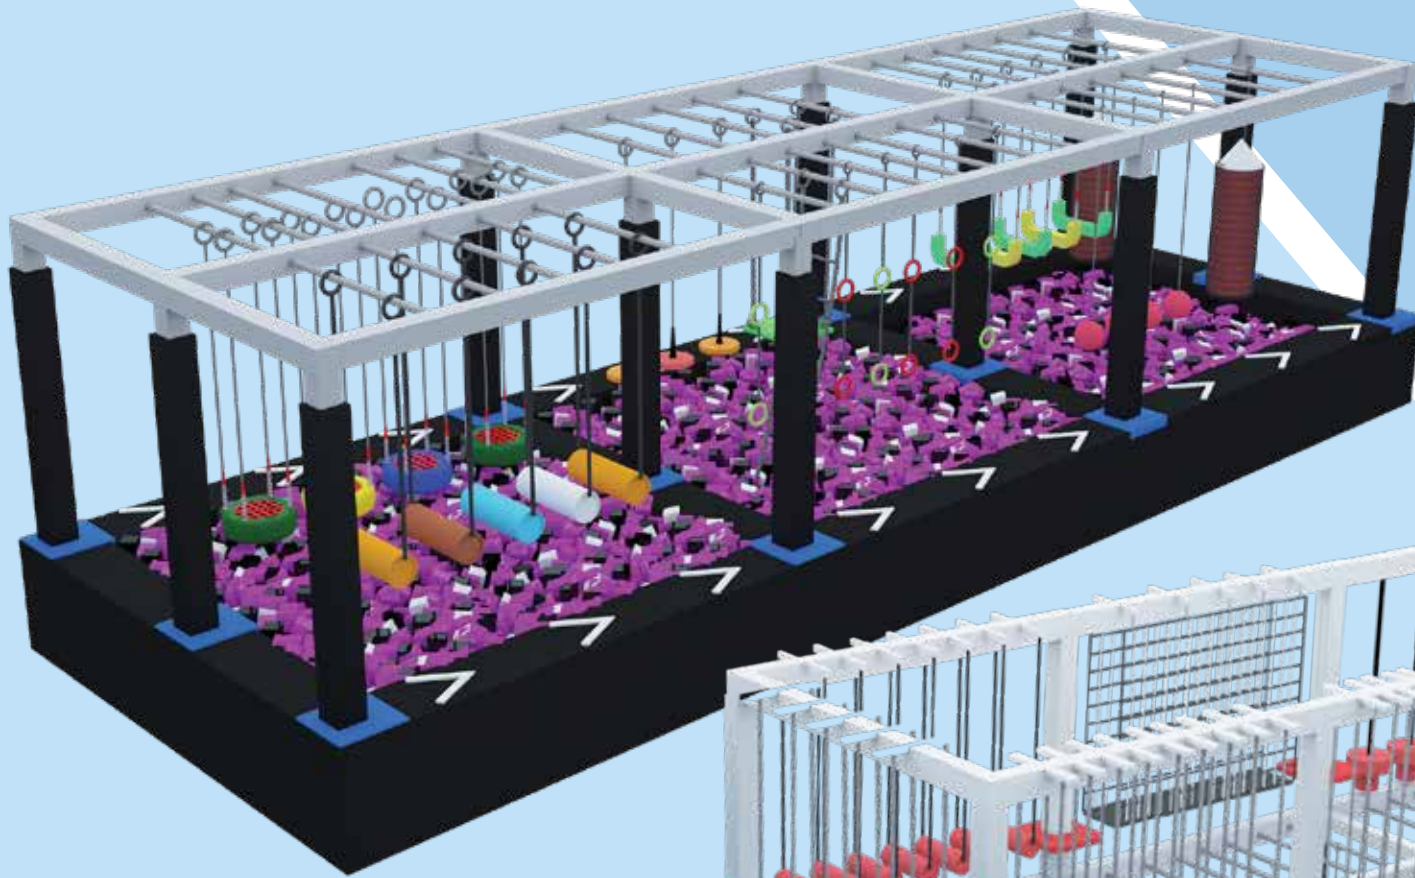

NINJA SERIES

**Unleash Your
Inner Ninja**