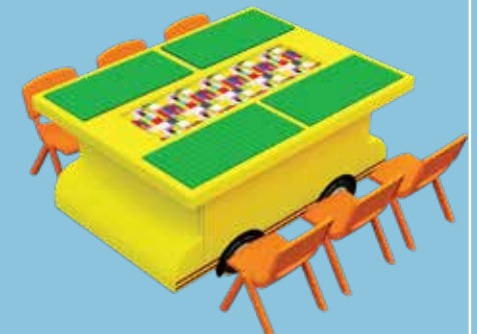

BALL SHOWER

BALL SHOWER

CLAY TABLE

LIGHT BRIGHT

PIN SCREEN

SPIDER WEB

LEGO TABLE

1 LED WAVE SLIDE