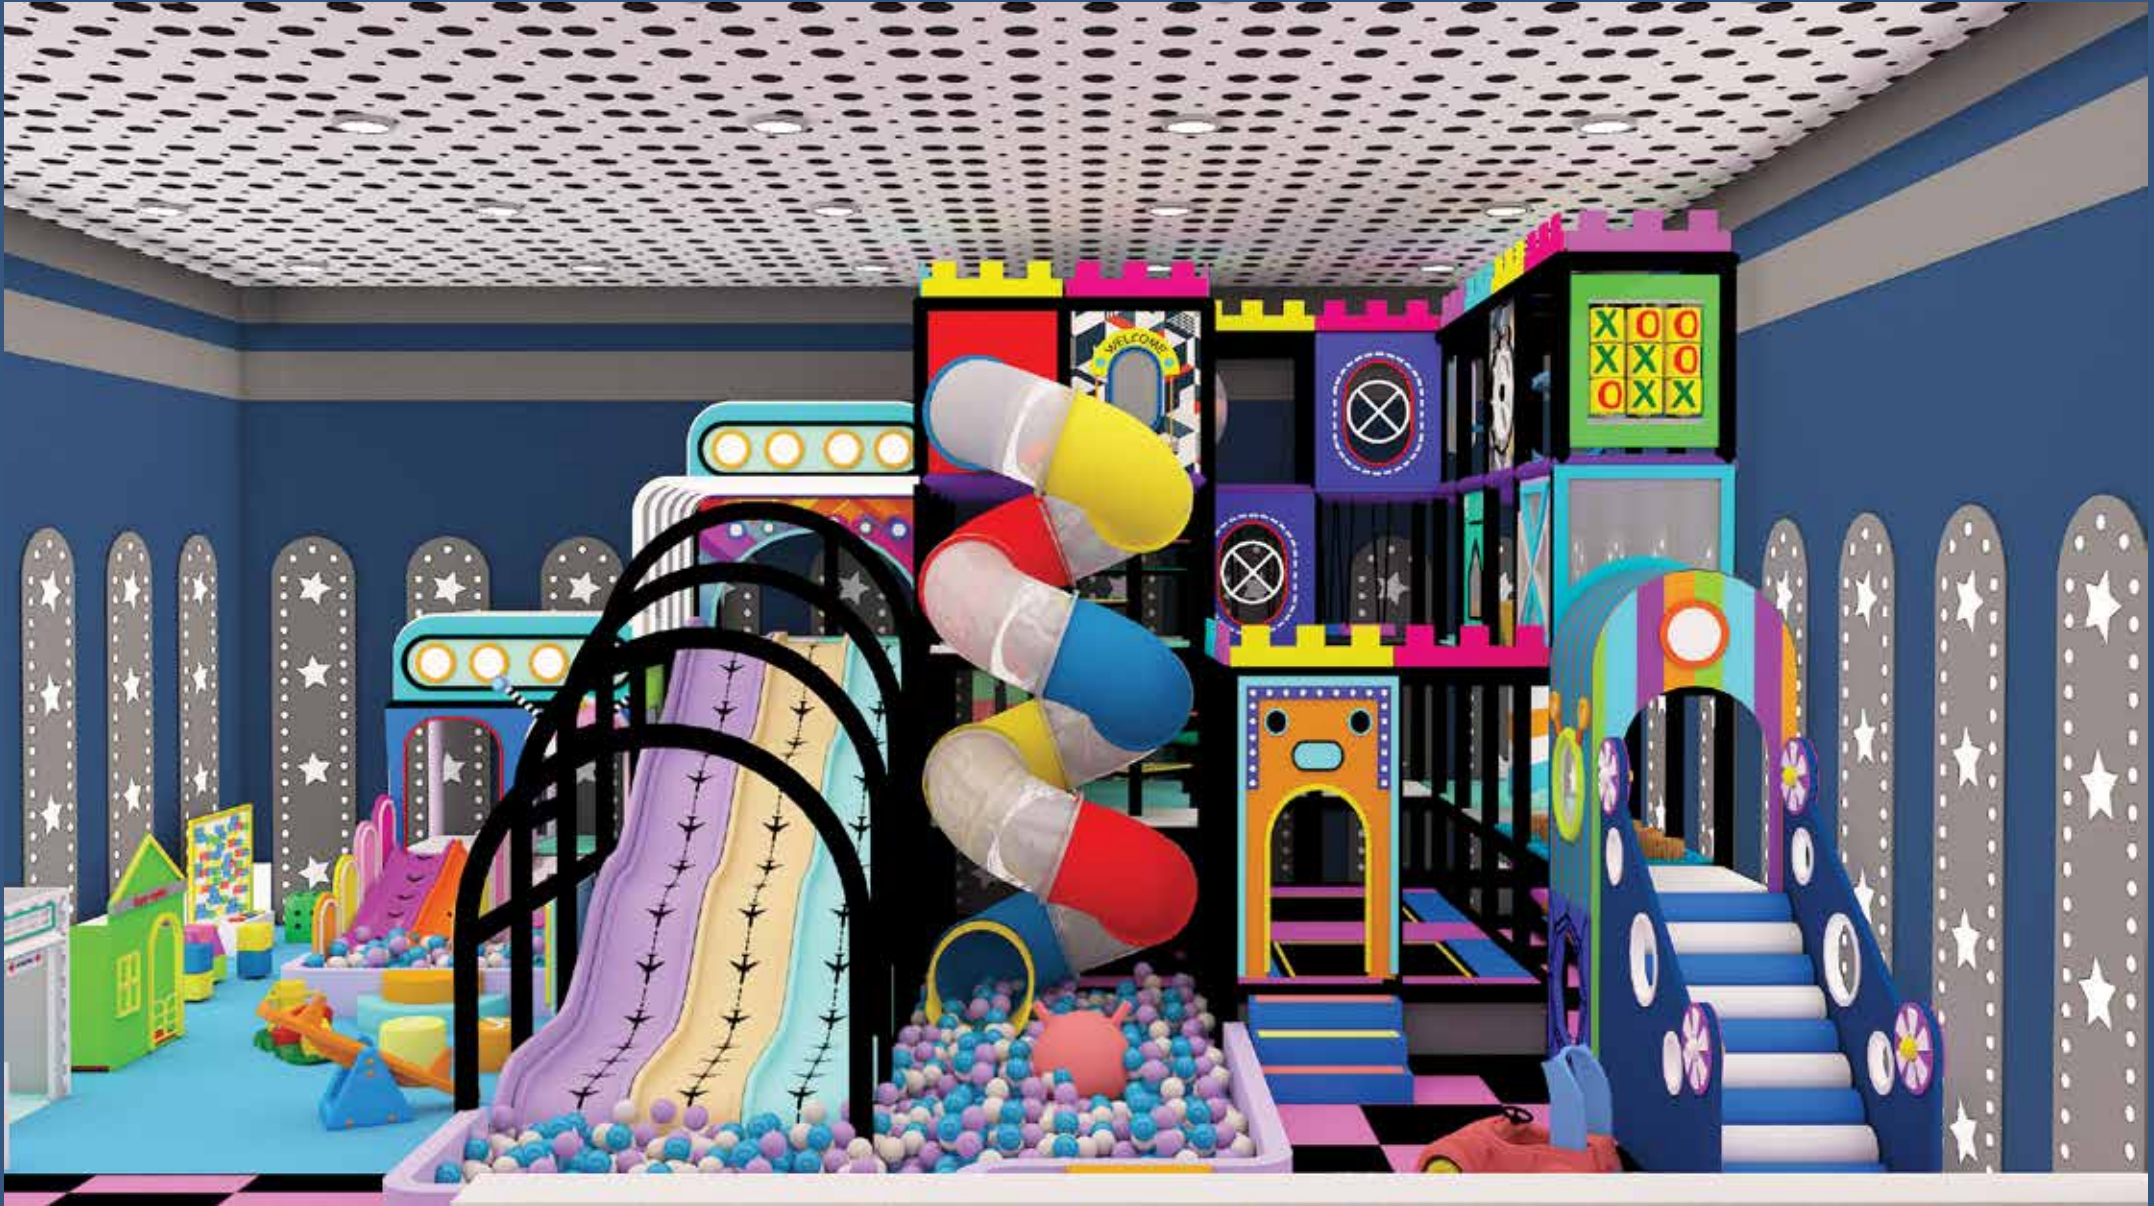

FEC - Design & Development

Family Entertainment Center, tailor-made to provide customers with solutions for medium and large themed parks, ensuring unforgettable experiences for all ages.

ACTIVITY LIST

1. *Toddler Zone*
2. *Softplay Zone*
3. *Ballpool Area*
4. *Free Jump Area*
5. *Dodge Ball*
6. *Performance Trampoline*
7. *Inclined Trampoline*
8. *Ladder Challenge*
9. *Honeycomb Trampoline*
10. *Battle Beam*
11. *Donut Slide*
12. *Bumper Ball Arena*
13. *Interactive Trampoline*
14. *Jumping Tower*
15. *Spider Tower*
16. *Challenging Trampoline*
17. *Zipline*
18. *Rope Course And Ninja*
19. *Climbing Zone*
20. *Sky Stepper*

SOFTPLAY – Kids Playground Manufacturing

Family Entertainment Center, tailor-made to provide customers with solutions for medium and large themed parks, ensuring unforgettable experiences for all ages.

RIDOTM
Fun beyond limits

www.funrido.com

ADVENTURE AWAITS

Indoor Rope Course for Kids and Adults!

FUN FOR KIDS & ADULTS!

OUR INDOOR ROPE COURSE IS AN EXCITING ADVENTURE FOR BOTH **KIDS & ADULTS!** WITH A VARIETY OF FUN AND CHALLENGING OBSTACLES IT'S PERFECT FOR ALL SKILL LEVELS.

WE PRIORITIZE SAFETY WITH EVERY CLIMB!

OUR INDOOR ROPE COURSE IS DESIGNED WITH SECURE HARNESES, HELMETS, AND PROFESSIONAL SUPERVISION TO ENSURE A SAFE EXPERIENCE FOR ALL PARTICIPANTS.

NINJA SERIES

**Unleash Your
Inner Ninja**