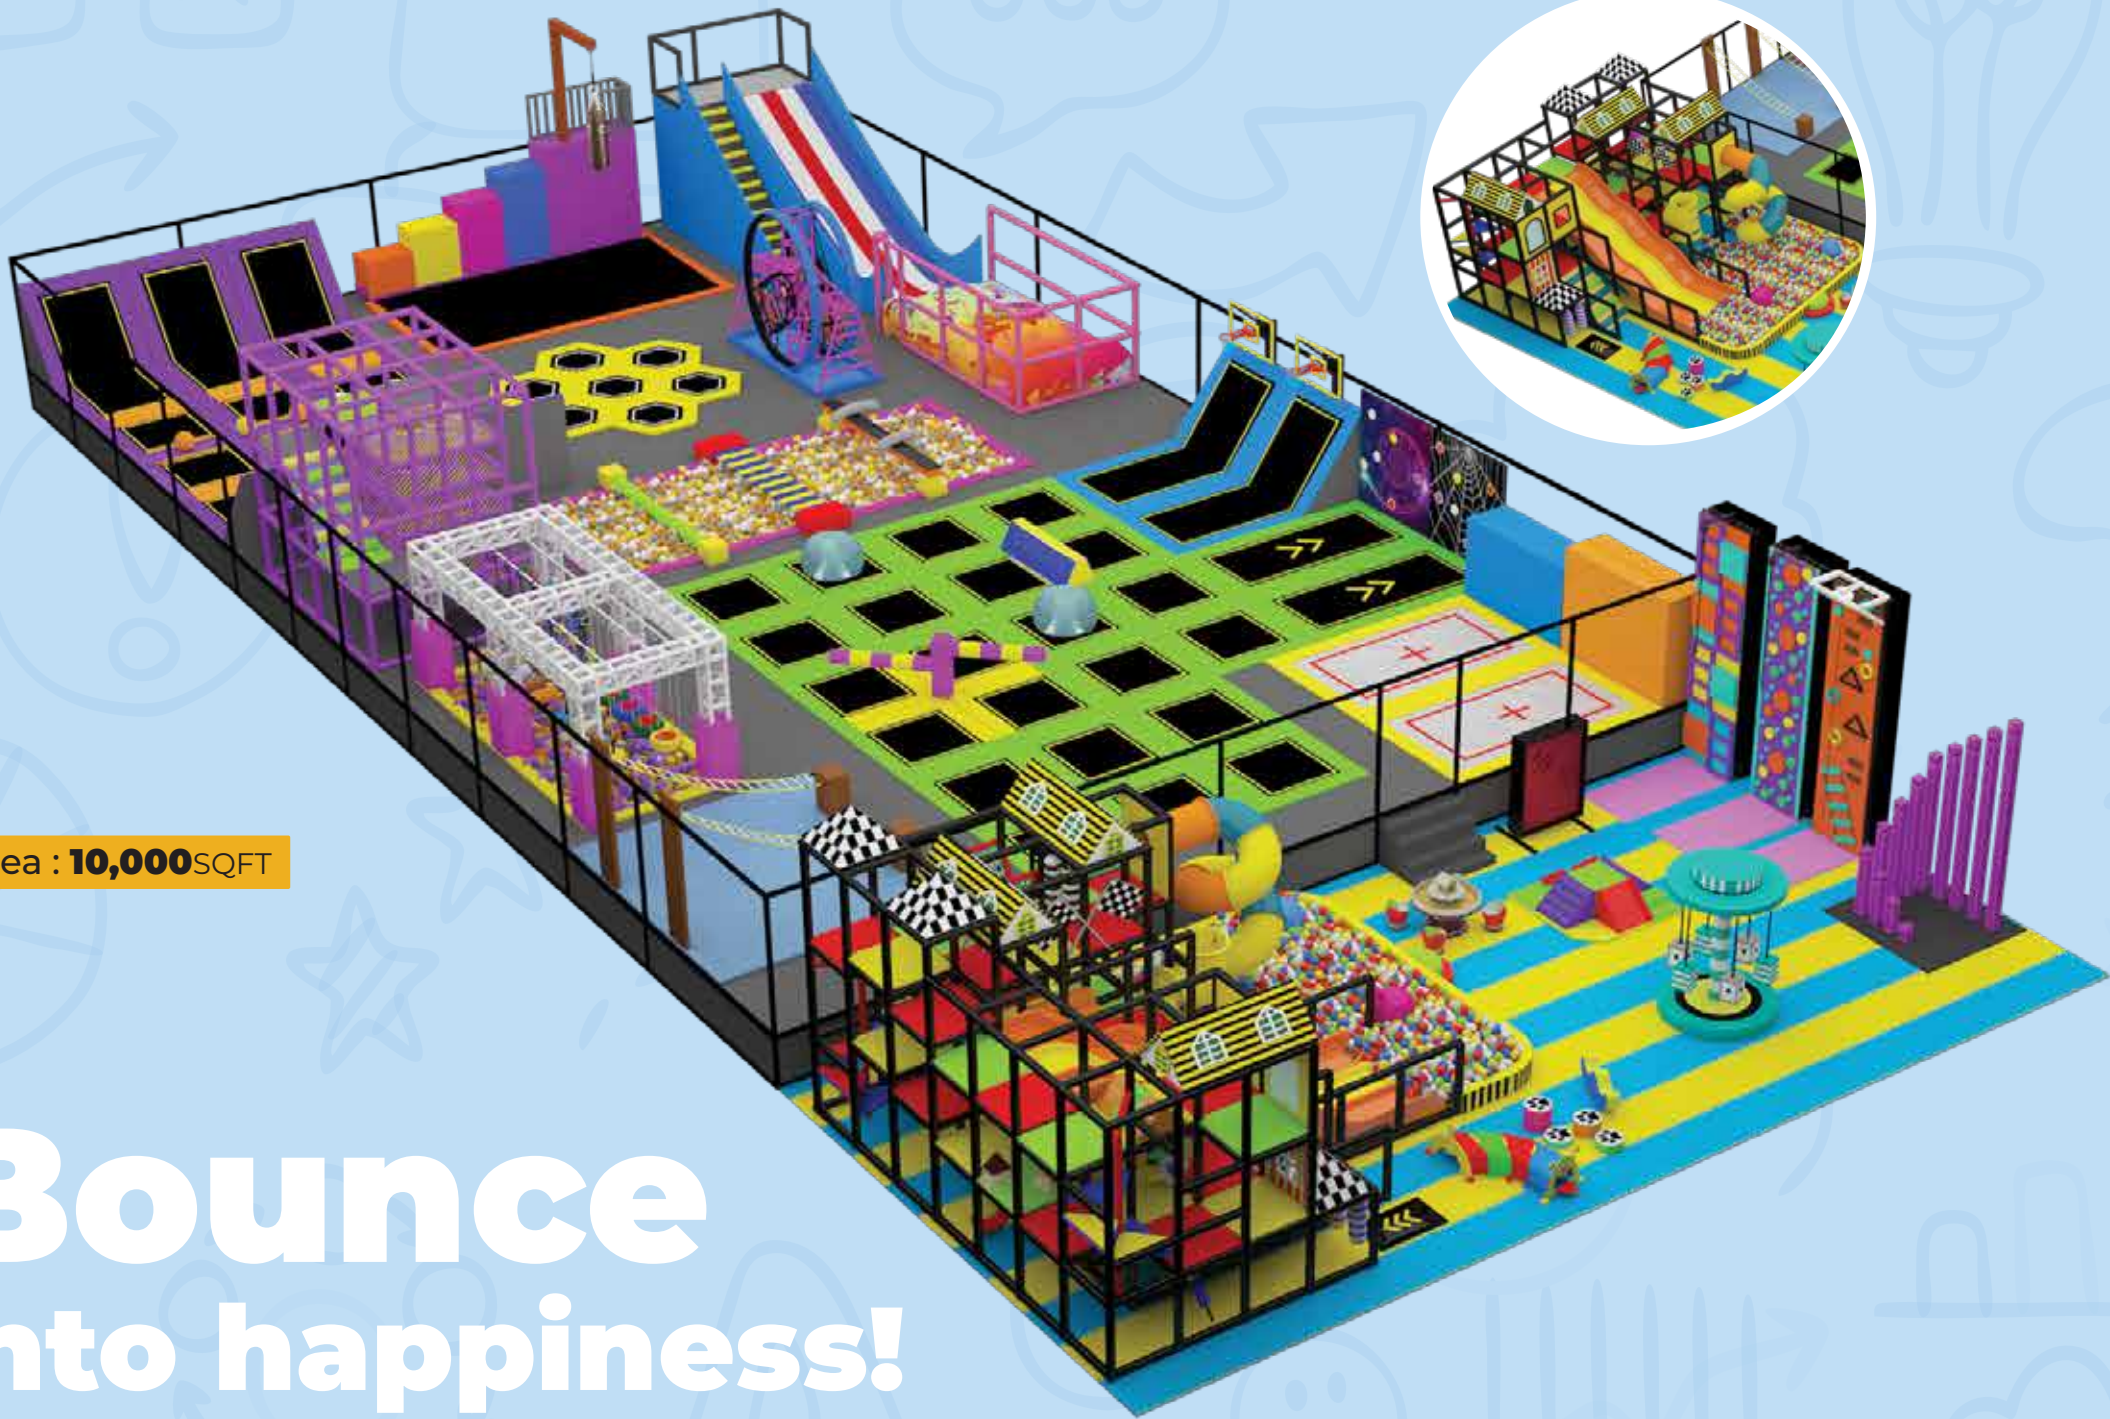

RIDOTM
Fun beyond limits

www.funrido.com

ADVENTURE AWAITS

Indoor Rope Course for Kids and Adults!

FUN FOR KIDS & ADULTS!

OUR INDOOR ROPE COURSE IS AN EXCITING ADVENTURE FOR BOTH **KIDS & ADULTS!** WITH A VARIETY OF FUN AND CHALLENGING OBSTACLES IT'S PERFECT FOR ALL SKILL LEVELS.

WE PRIORITIZE SAFETY WITH EVERY CLIMB!

OUR INDOOR ROPE COURSE IS DESIGNED WITH SECURE HARNESES, HELMETS, AND PROFESSIONAL SUPERVISION TO ENSURE A SAFE EXPERIENCE FOR ALL PARTICIPANTS.

NINJA SERIES

**Unleash Your
Inner Ninja**

SKY GLIDER

SKY GLIDER

Area : **20,000**SQFT

Imagination makes walls disappear.

Area : **18,500**SQFT

Area : **10,000**SQFT

Bounce into happiness!

Area : **9,500**SQFT

**Imagination
makes walls
disappear.**

SKY GLIDER

Area : **7,500**SQFT

Fun Unlimited!!

Area : **7,500**SQFT

**Giggles
fill the air.**

Area : **7,000**SQFT

Area : **5,000**SQFT