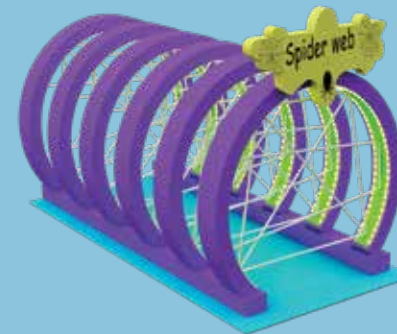

BALL SHOWER

BALL SHOWER

CLAY TABLE

LIGHT BRIGHT

PIN SCREEN

SPIDER WEB

LEGO TABLE

1 LED WAVE SLIDE

4 BEND TUBE SLIDE

6 LED MOUTH SLIDE

2 PARABOLIC SLIDE

3 STAINLESS STEEL SLIDE

5 DONUT SLIDE

7 SOFT SLIDE

8 STEEP SLIDE

SLIDE SERIES