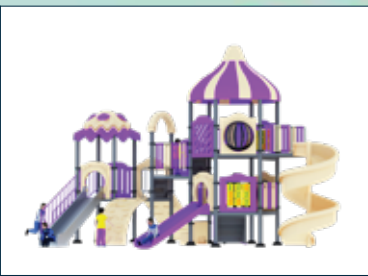

RIDOTM
Fun beyond limits

www.funrido.com

ADVENTURE AWAITS

Indoor Rope Course for Kids and Adults!

FUN FOR KIDS & ADULTS!

OUR INDOOR ROPE COURSE IS AN EXCITING ADVENTURE FOR BOTH **KIDS & ADULTS!** WITH A VARIETY OF FUN AND CHALLENGING OBSTACLES IT'S PERFECT FOR ALL SKILL LEVELS.