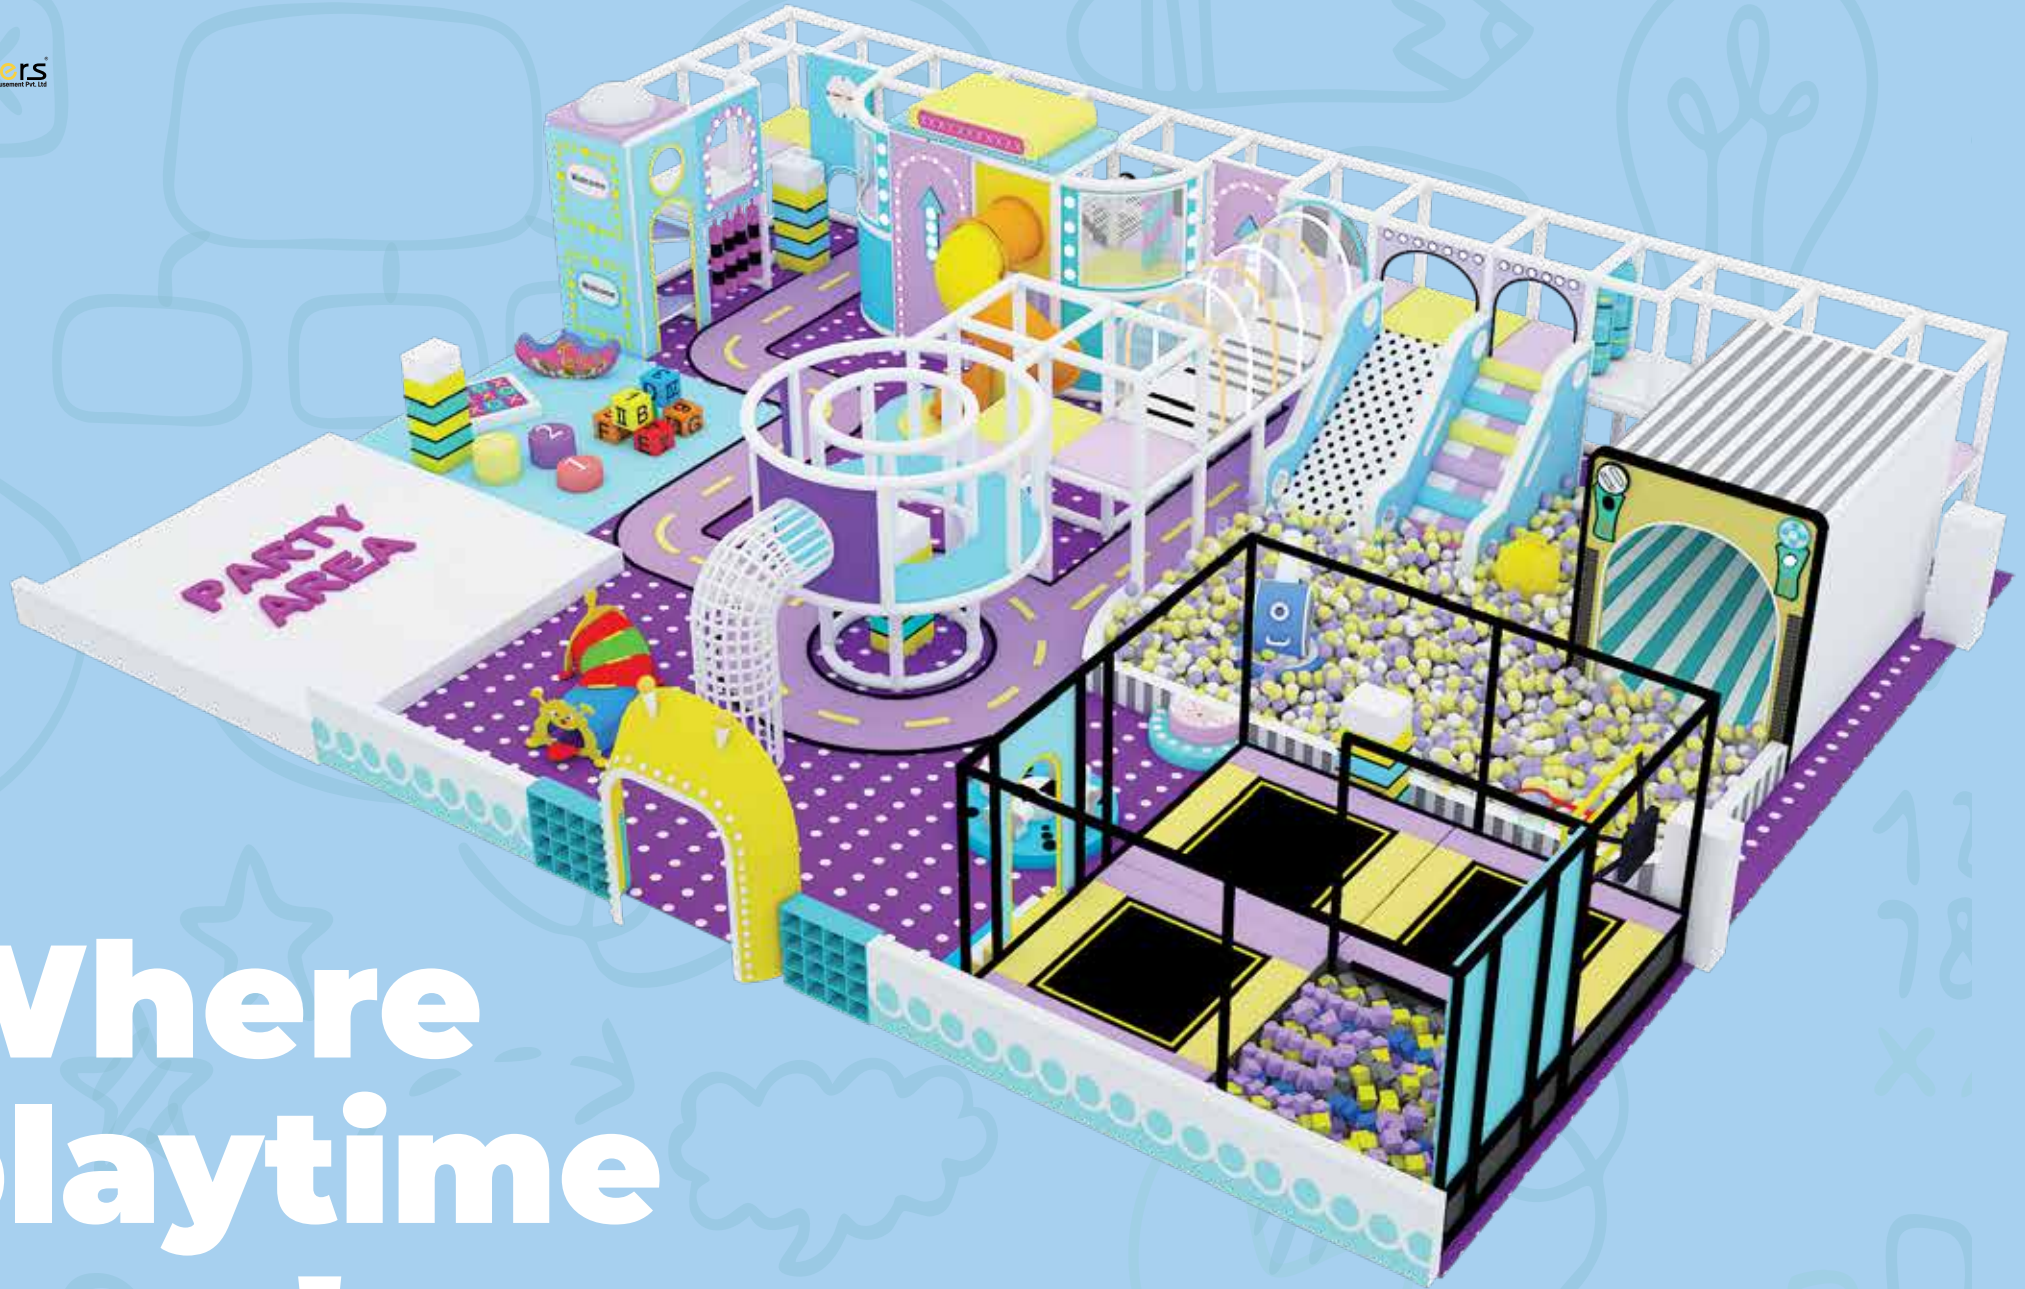

Area : **2,900**SQFT

Indoor fun is the best kind of fun!

Area : **2,900**SQFT

We Create Magic

Area : **2,900**SQFT

Endless fun, endless smiles.

Area : **2,7 00**SQFT

Area : **2,600**SQFT

Area : **2,500**SQFT

Where fun never ends.

Area : **2,300**SQFT

**Let's play
& explore!**

Adventure awaits inside!

Area : **2,200**SQFT

Explore the fun Indoor world.

Area : **2,000**SQFT

Creativity Knows No Boundaries

Area : **3600**SQFT

Where playtime lives!

Area : **2100**SQFT

Jump in, let's play!

Area : **1,900**SQFT

Area : **1,800**SQFT

Giggles guaranteed inside!