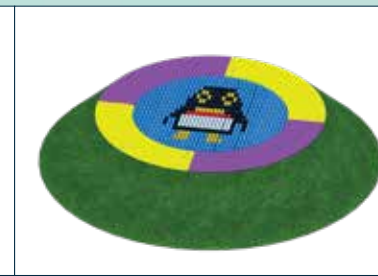

RIDOTM
Fun beyond limits

www.funrido.com

ADVENTURE AWAITS

Indoor Rope Course for Kids and Adults!

FUN FOR KIDS & ADULTS!

OUR INDOOR ROPE COURSE IS AN EXCITING ADVENTURE FOR BOTH **KIDS & ADULTS!** WITH A VARIETY OF FUN AND CHALLENGING OBSTACLES IT'S PERFECT FOR ALL SKILL LEVELS.